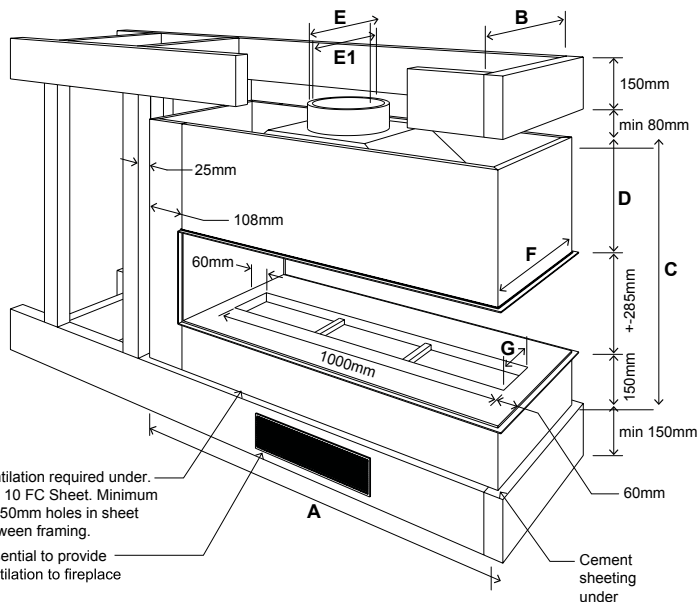

Horizon 3 Sided

Brilliant Heat. Beautiful to Watch.

SPECIFICATIONS - HORIZON 3-SIDED

	A	B	C	D	E	E1	F	G
1100 LOW LINE	1240	480	770	335	12"	10"	430	135
1500 LOW LINE	1640	490	900	460	14"	12"	450	60

NOTE: GLASS ON ONE SIDE IS OPTIONAL