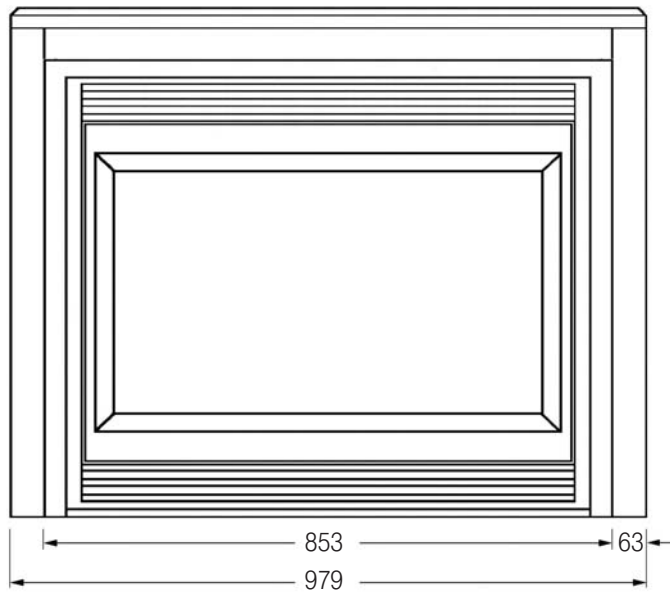

SL-350 Freestanding Unit Casing

HEAT & GLO™

SL-550 Freestanding Unit Casing

6000TRS Freestanding Unit Casing