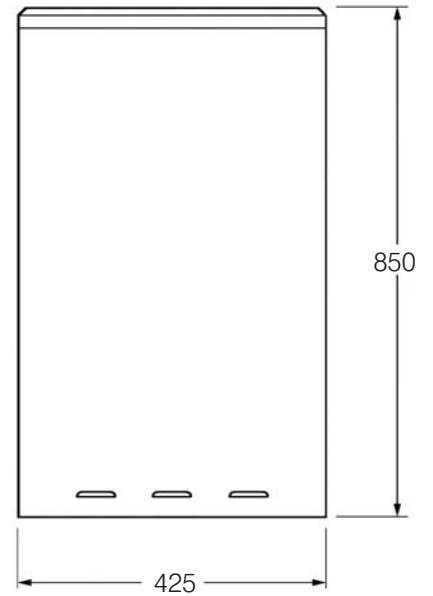

SL-350 Freestanding Unit Casing

HEAT & GLO™

SL-550 Freestanding Unit Casing

6000TRS Freestanding Unit Casing