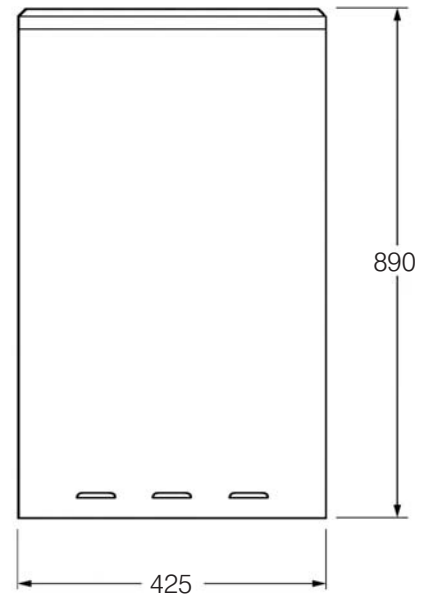

SL-350 Freestanding Unit Casing

HEAT & GLO™

SL-550 Freestanding Unit Casing

6000TRS Freestanding Unit Casing