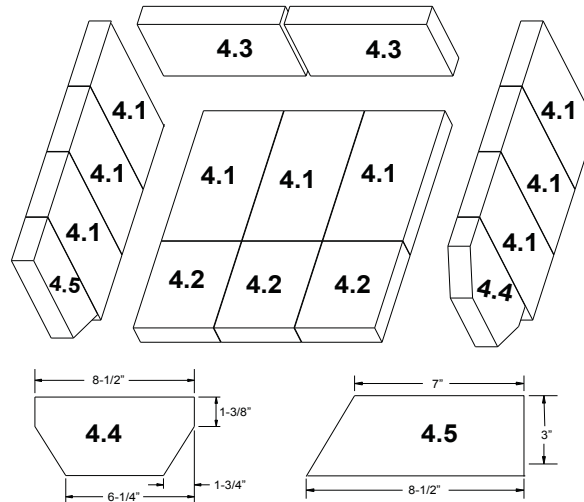

IMPORTANT: THIS IS DATED INFORMATION. When requesting service or replacement parts for your appliance please provide model number and serial number. All parts listed in this manual may be ordered from an authorized dealer.

**Stocked
at Depot**

ITEM	DESCRIPTION	COMMENTS	PART NUMBER	
1	Convection Air Channel - Retain Original Serial Number		SRV7039-107	
2	Flue Collar		SRV7000-302	Y
3	Panel Assembly, Side, Left		SRV7039-003	

#4 Brick Assembly

4	Brick Assembly - Complete Set		SRV7039-007	
4.1	Brick, 9 x 4-1/2 x 1-1/4"	Qty. 9 Req.		
4.2	Brick, 6 x 4-1/2 x 1-1/4"	Qty. 3 Req.		
4.3	Brick, 8 x 4-1/2 x 1-1/4"	Qty. 2 Req.		
4.4	Brick, see diagram	Qty. 1 Req.		
4.5	Brick, see diagram	Qty. 1 Req.		
	Brick, Uncut	Pkg of 1	832-0550	
		Pkg of 6	832-3040	
5	Tube Support Rack		SRV7039-108	
6	Brick Retainer		7033-149	
7	Ceramic Fiber Blanket, 1/2" Thick		832-3390	Y
8	Baffle Board, 8-1/8 in. W x 13 in. H	Pkg of 2	SRV7039-111	Y
9	Pedestal Riser		7033-207	
10	Pedestal Base		7033-163	
11	Strip, Oak Trim	Pkg of 2	832-0560	
12	Rear Channel Assembly		SRV7039-001	
13	Tube Channel Assembly - Manifold Tubes		SRV7039-004	Y
14	Panel Assembly, Side, Right		SRV7039-002	
15	Tube Channel Top - Access Cover		SRV7039-114	
	Component Pack (Includes Touch-Up Paint, Gold Spring Handles 1/2 In & 1/4 In (1) Each, Trimount Plug, Owners Manual, Warranty Card)		7039-011	

Additional service part numbers appear on following page.