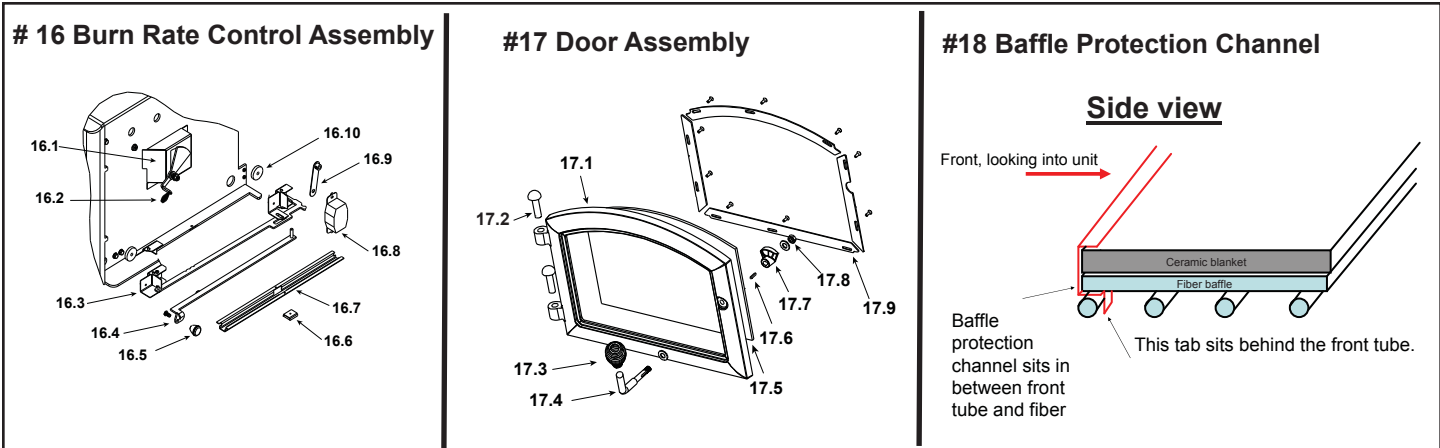

IMPORTANT: THIS IS DATED INFORMATION. When requesting service or replacement parts for your appliance please provide model number and serial number. All parts listed in this manual may be ordered from an authorized dealer.

Stocked at Depot

ITEM	DESCRIPTION	COMMENTS	PART NUMBER	
16.1	Burn Rate Control Assembly		7039-016	
16.2	Spring Handle, 1/4" Nickel	Pre SN 0070040260	250-8340	Y
	Spring Handle, 1/4" Gold		832-0630	Y
	Spring Handle, 1/4" Black	Post SN 0070040260	SRV7000-614	Y
16.3	Timer Air Control Assembly		SRV7039-015	Y
	Rear Air Door Assembly		7037-013	Y
16.4	Rear Air Control Arm Assembly		SRV7039-006	
16.5	Start-Up Control Knob		7000-343	
16.6	Latch, Magnet - for Air Control		229-0631	
16.7	Air Control Rod Guide		7033-210	
16.8	Timer (Only) Replacement Assembly		SRV480-1940	Y
16.9	Timer Arm Assembly		7033-034	Y
16.10	Door Gasket - Front & Rear Air Timer Doors		7033-282	Y
17.1	Door Assembly	Black	SRV7039-008	
17.2	Hinge Pins, 1/2"	Gold	832-0250	
		Nickel	430-5320	
		Black	7000-606/2	
17.3	Spring Handle, 1/2", Nickel	Pre SN 0070040260	250-8330	Y
	Spring Handle, 1/2", Gold		832-0620	Y
	Spring Handle, 1/2", Black	Post SN 0070040260	SRV7000-613	Y
17.4	Door Handle Only		430-1131	
17.5	Glass Assembly - 14-1/8 in. W x 9-13/16 in. H		7000-013	Y
17.6	Key, Cam Latch		430-1151	
17.7	Cam Latch		430-1141	
17.8	Nut, Locking Door Handle	Pkg of 24	226-0100/24	Y
17.9	Frame, Glass, Top		GL-FRM-21M	
18	Baffle Protection Channel		SRV7039-144	Y

Additional service part numbers appear on following page.