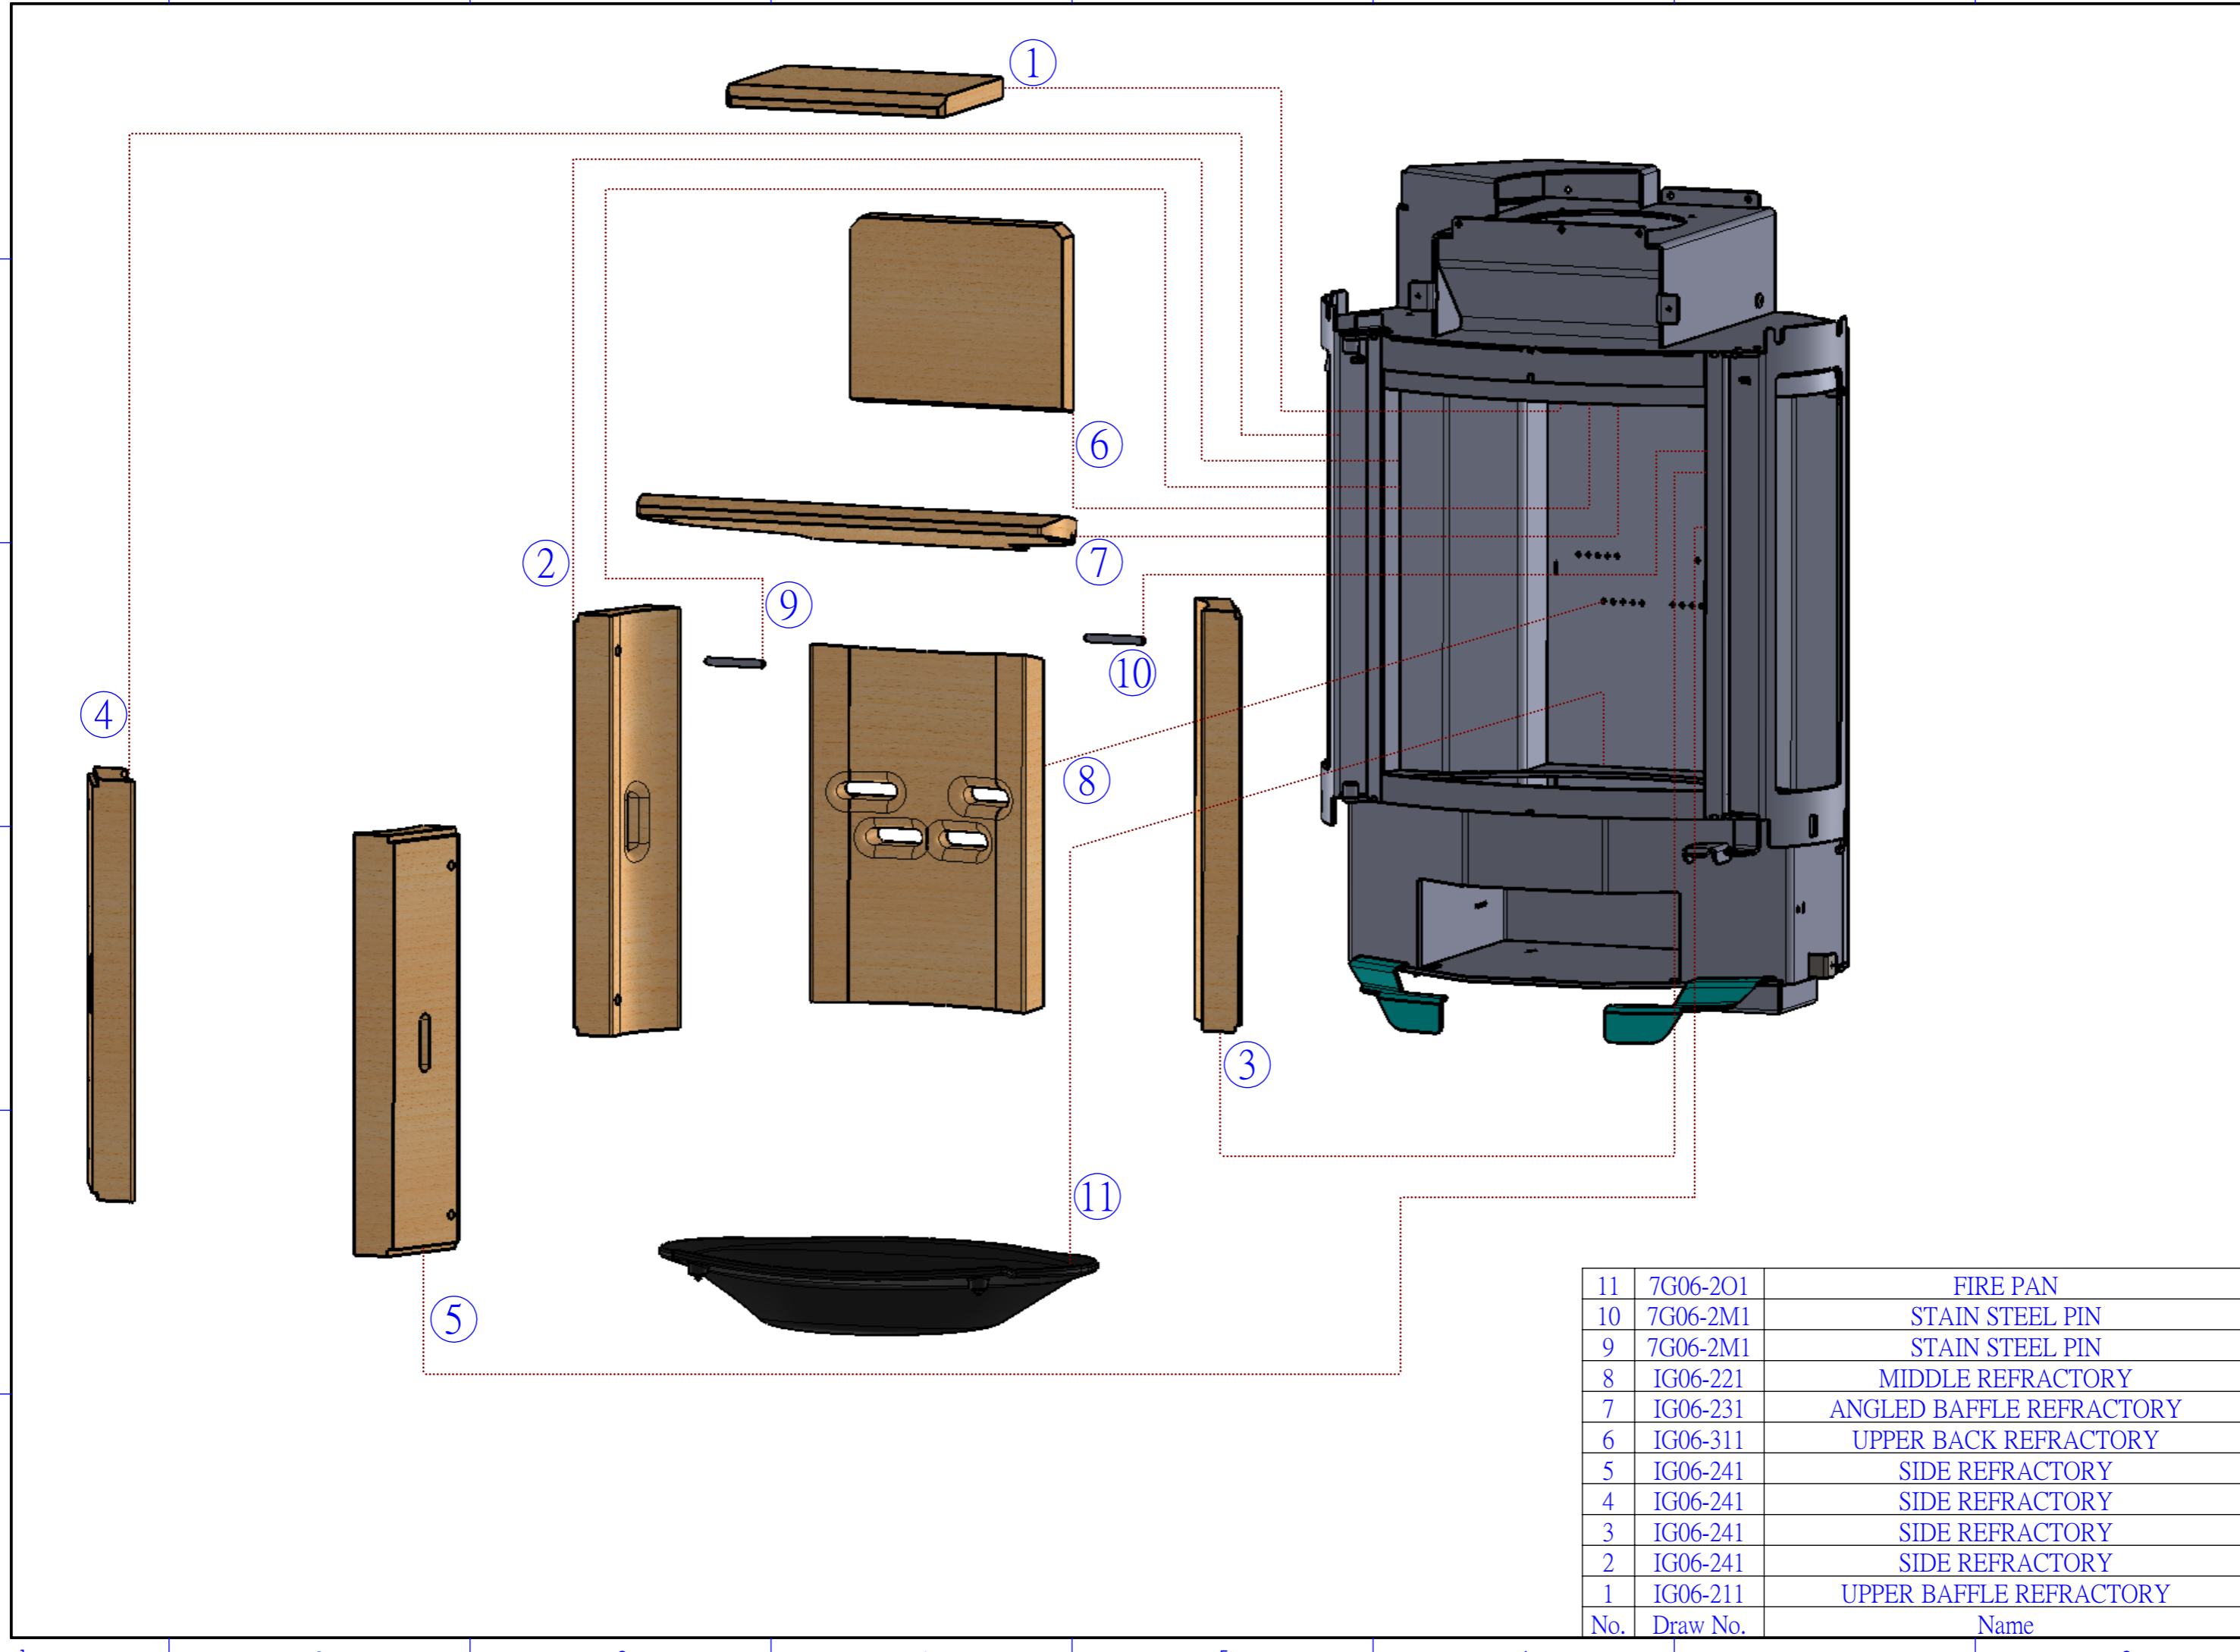

A
B
C
D
E
F

11	7G06-201	FIRE PAN
10	7G06-2M1	STAIN STEEL PIN
9	7G06-2M1	STAIN STEEL PIN
8	IG06-221	MIDDLE REFRACTORY
7	IG06-231	ANGLED BAFFLE REFRACTORY
6	IG06-311	UPPER BACK REFRACTORY
5	IG06-241	SIDE REFRACTORY
4	IG06-241	SIDE REFRACTORY
3	IG06-241	SIDE REFRACTORY
2	IG06-241	SIDE REFRACTORY
1	IG06-211	UPPER BAFFLE REFRACTORY
No.	Draw No.	Name

1 2 3 4 5 6 7 8