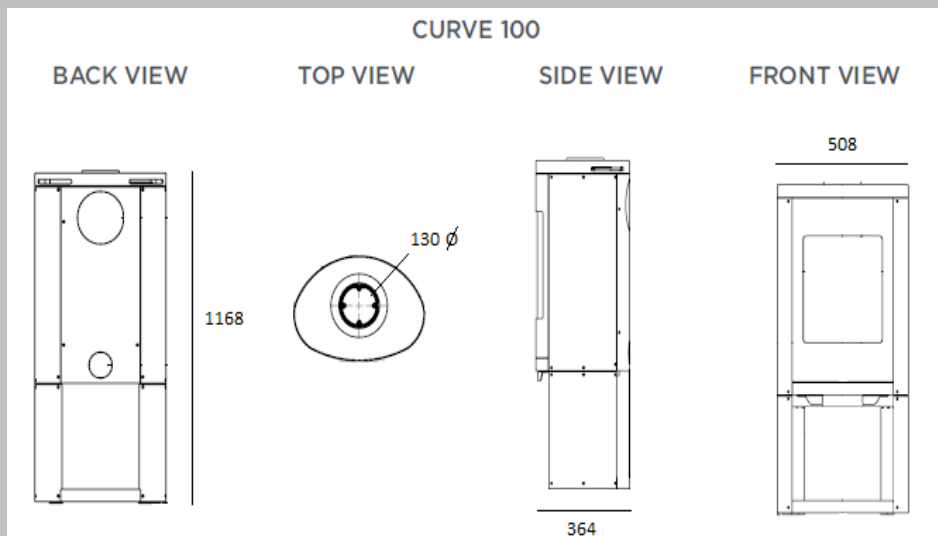

ABOVE: RADIUS 100

CURVE 100 Specifications

MODEL	WIDTH	HEIGHT	DEPTH	EFFICIENCY	kWh OUTPUT
CURVE 100	508	1168	364	74%	8

RADIUS 100 & 300 Specifications

MODEL	WIDTH	HEIGHT	DEPTH	EFFICIENCY	kWh OUTPUT
RADIUS 100 & 300	463	1168	361	84%	6.2