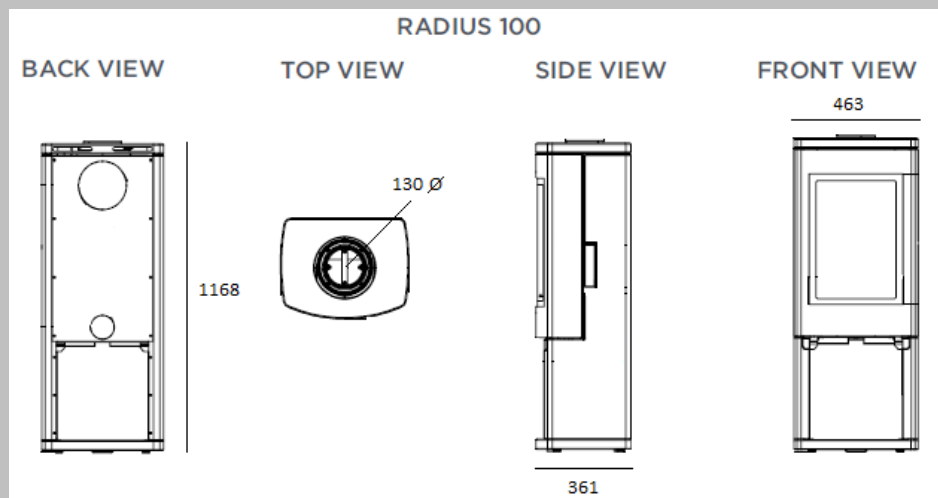

ABOVE: RADIUS 100

CURVE 100 Specifications

MODEL	WIDTH	HEIGHT	DEPTH	EFFICIENCY	kWh OUTPUT
CURVE 100	508	1168	364	74%	8

RADIUS 100 & 300 Specifications

MODEL	WIDTH	HEIGHT	DEPTH	EFFICIENCY	kWh OUTPUT
RADIUS 100 & 300	463	1168	361	84%	6.2

All measurements are in mm, reference only. We recommend measuring individual units at installation. Refer to installation manual for detailed specifications on installing product. Heat & Glo reserves the right to update units periodically. The flame and ember appearance may vary based on the type of flue and the venting configuration used. Photos in this brochure may vary in colour and dimension from the