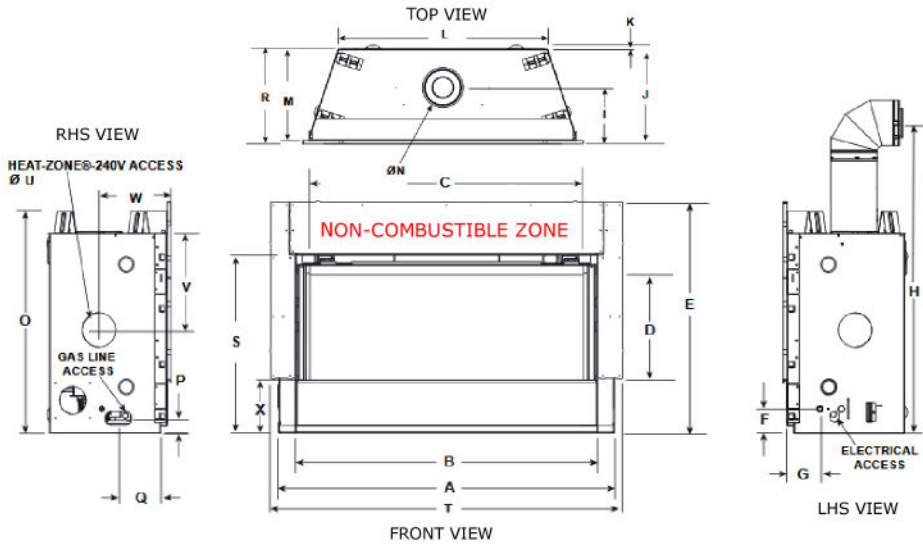

FIREPLACE CORNER

SLR-X

HEAT & GLO
BALANCED FLUE GAS FIREPLACE

SLR-X FRAMING SPECIFICATIONS

UNIT	WIDTH FRAMING - (A)	HEIGHT FRAMING (B)	DEPTH FRAMING - (C)	FLUE FRAMING - (D)	WIDTH ACTUAL	HEIGHT ACTUAL	DEPTH ACTUAL	MJH INPUT NG/LPG	KWH OUTPUT
SLR-X	1300 mm	870 mm	461 mm	SLP 219 mm	1219 mm	856 mm	451 mm	31.6 NG 27.4 LPG	8.6 NG 7.5 LPG

NOTE: Looking at the cavity provide a crimped/capped-off copper gas line close to the bottom left hand side within the opening. Single non-switch GPO/413 socket to be provided close to bottom right hand side within opening.

Framework Opening

PLEASE NOTE
Unit must be installed prior to drywall. Framework opening is greater than drywall opening.

A	B	C	D	E	F	G	H	I	J	K	L	M	N	O	P	Q	R	S	T	U	V	W	X
1219	1092	992	387	856	89	178	1195	249	451	13	959	425	168	822	56	152	438	657	1283	127	356	270	197

Dimensions shown are in millimeters. Reference dimensions only. We recommend measuring individual units at installation. Assume the use of 10mm plaster. **NOTE:** combustible material should not be installed over the face. Make sure you do **NOT** cover the decorative door opening. Refer to installation manual for detailed specifications on installing this product. Heat & Glo reserve the right to update units periodically. The flame and ember appearance may vary based on the type of fuel burned and the venting configuration used. Pictures in this brochure are not the true representation of the fireplace and/or flames.