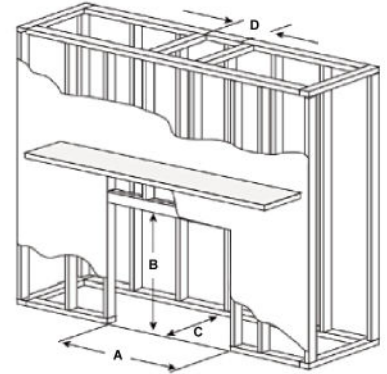

FIREPLACE CORNER

SLR-X

HEAT & GLO
BALANCED FLUE GAS FIREPLACE

SLR-X FRAMING SPECIFICATIONS

UNIT	WIDTH FRAMING - (A)	HEIGHT FRAMING (B)	DEPTH FRAMING - (C)	FLUE FRAMING - (D)	WIDTH ACTUAL	HEIGHT ACTUAL	DEPTH ACTUAL	MJH INPUT NG/LPG	KWH OUTPUT
SLR-X	1300 mm	870 mm	461 mm	SLP 219 mm	1219 mm	856 mm	451 mm	31.6 NG 27.4 LPG	8.6 NG 7.5 LPG

NOTE: Looking at the cavity provide a crimped/capped-off copper gas line close to the bottom left hand side within the opening. Single non-switch GPO/413 socket to be provided close to bottom right hand side within opening.

Framework Opening

PLEASE NOTE
Unit must be installed prior to drywall. Framework opening is greater than drywall opening.

A	B	C	D	E	F	G	H	I	J	K	L	M	N	O	P	Q	R	S	T	U	V	W	X
1219	1092	992	387	856	89	178	1195	249	451	13	959	425	168	822	56	152	438	657	1283	127	356	270	197