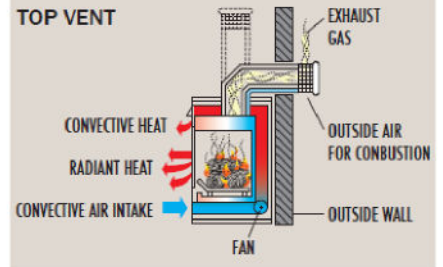

Shown with logs, black surround and standard interior