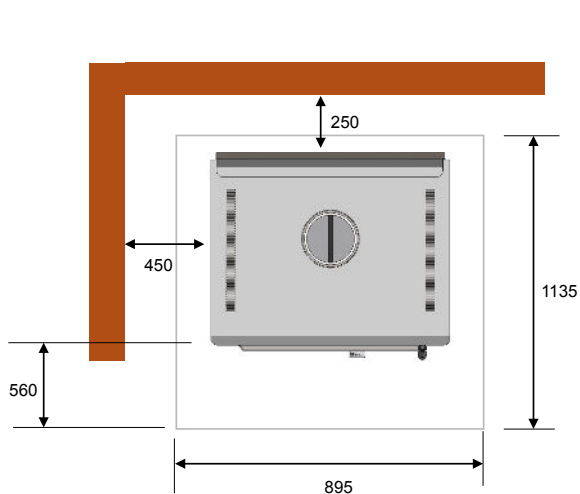

Jetmaster
Fireplaces Australia

INTRODUCING THE NEW
TEMPO GRAND

TEMPO GRAND

FEATURES

- Radiant top 6mm steel top can be used for cooking
- Convection sides
- Optional fan
- 65% efficiency
- 1.1g/kg
- 10.8kw average peak power
- Preheated primary airwash system ensures a clean view of the fire
- Long overnight burns

FINISHES

BLACK

CLEARANCE AND HEARTH DIMENSIONS

Clearances to combustibles as per AS/NZS 2918

- Hearth Thickness to be a minimum of 12mm of non combustible material

Reliability | Innovation | Service | Quality