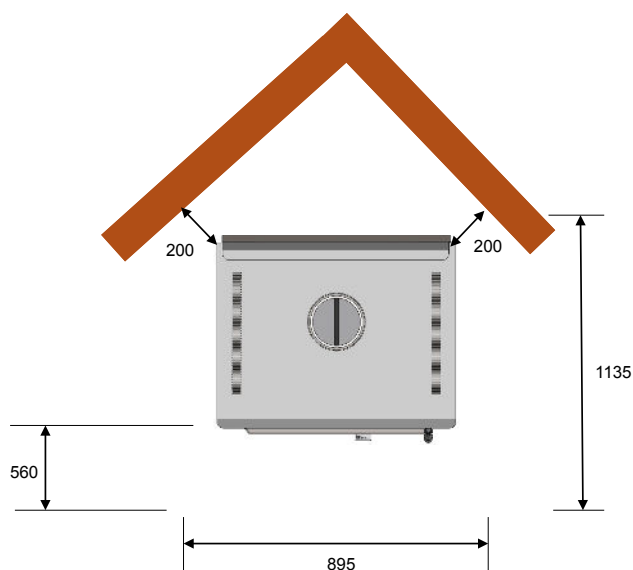

Jetmaster
Fireplaces Australia

INTRODUCING THE NEW
TEMPO GRAND

TEMPO GRAND

FEATURES

- Radiant top 6mm steel top can be used for cooking
- Convection sides
- Optional fan
- 65% efficiency
- 1.1g/kg
- 10.8kw average peak power
- Preheated primary airwash system ensures a clean view of the fire
- Long overnight burns

FINISHES

BLACK

CLEARANCE AND HEARTH DIMENSIONS

Clearances to combustibles as per AS/NZS 2918

- Hearth Thickness to be a minimum of 12mm of non combustible material

Reliability | Innovation | Service | Quality