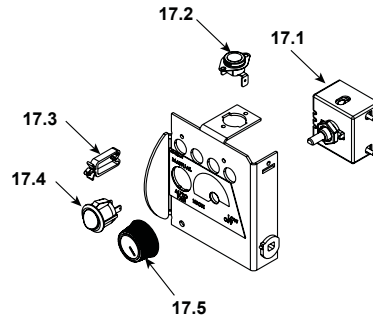

#17 Control Assembly

IMPORTANT: THIS IS DATED INFORMATION. Parts must be ordered from a dealer or distributor. **Hearth and Home Technologies does not sell directly to consumers.** Provide model number and serial number when requesting service parts from your dealer or distributor.

Stocked at Depot

ITEM	DESCRIPTION	COMMENTS	PART NUMBER	
17	Control Panel Assembly		SRV7063-020	
17.1	Rheostat, Speed Control		842-0370	Y
17.2	Disc, Snap, Convection Blower		SRV230-0470	Y
17.3	Wire Clip	Pkg of 10	7000-400/10	Y
17.4	Rocker Switch, round		SRV7000-515	Y
17.5	Knob, Speed Control		200-2041	Y
18	Upper Front	Matte Black	SRV7075-121MBK	
		Porcelain Mahogany	SRV7075-121PMH	
	Door Rope, Knit, 7/16", Black, also used to seal front face to firebox		844-6730	Y
	Screw, Fn Tx 1/4 x-20 x 1	Pkg of 10	7000-622/10	Y
19	Combustion Cover Assembly		SRV7075-196	
	Screw, Sheet Metal #8 x 1/2 S-Grip	Pkg of 40	12460/40	Y
20	Leg Extension	Left or Right	SRV7046-170	
21	Burn Rate Control Assembly		SRV7075-005	Y
	Screw Hex Washer Head Ms 1/4-20 X 3/4	Pkg of 25	220-0080/25	Y
	Screw, Sheet Metal #8 x 1/2 S-Grip	Pkg of 40	12460/40	Y
22	Timer Control Assembly		SRV7075-007	Y
	Screw, Pan Head Phillips 8-32 x 3/8	Pkg of 40	225-0500/40	Y
	Timer (Only) Replacement		SRV480-1940	Y
23	Timer Door Assembly		SRV7075-054	
	Screw Hex Washer Head Ms 1/4-20 X 3/4	Pkg of 25	220-0080/25	Y
24	Tube Channel Base Assembly w/Cover		SRV7075-192	
	Screw Hex Washer Head Ms 1/4-20 X 3/4	Pkg of 25	220-0080/25	Y
	Screw, Sheet Metal #8 x 1/2 S-Grip	Pkg of 40	12460/40	Y
	15 Degree Adapter		DV-6DLR-E15ADSS	
	Component Pack		SRV7063-023	Y
	Gasket, Air Inlet Damper		7033-282	Y
	Glass Tape, 3/4 x 5'	6 Ft	832-0460	Y
	Knob	Pkg of 2	32284/2	Y
	Outside Air Cover Plate		SRV7044-217	
	Power Cord		SRV7000-623	

Additional service part numbers appear on following page.