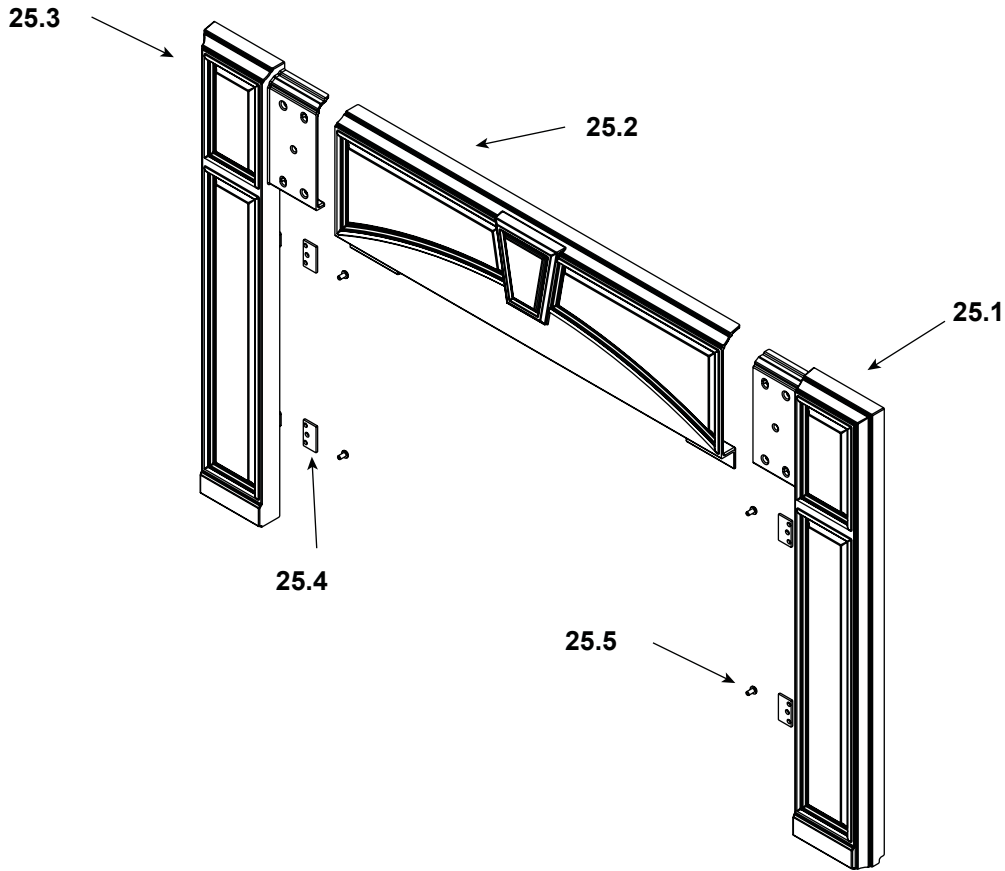

#25 Cast Surround Assemblies

IMPORTANT: THIS IS DATED INFORMATION. Parts must be ordered from a dealer or distributor. **Hearth and Home Technologies does not sell directly to consumers.** Provide model number and serial number when requesting service parts from your dealer or distributor.

**Stocked
at Depot**

ITEM	DESCRIPTION	COMMENTS	PART NUMBER	
25	Surrounds, Cast	Matte Black	SP-GRAND-CC-MBK	
		Porcelain Mahogany	SP-GRAND-CC-PMH	
25.1	Surround Right	Matte Black	SRV7075-131MBK	
		Porcelain Mahogany	SRV7075-131PMH	
25.2	Surround Top	Matte Black	SRV7075-129MBK	
		Porcelain Mahogany	SRV7075-129PMH	
25.3	Surround Left	Matte Black	SRV7075-133MBK	
		Porcelain Mahogany	SRV7075-133PMH	
25.4	Surround Retainer	Qty 4 req	SRV7063-136	
25.5	1/4-20 x 50 Phillips Pan Head Screw	Pkg of 12	32281/12	Y
	Component Pack		SRV7063-054	

Additional service part numbers appear on following page.