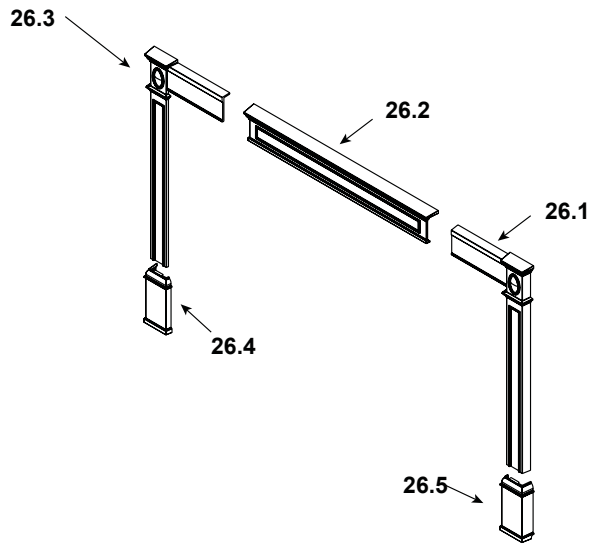

#25 Metal Surround Assemblies

IMPORTANT: THIS IS DATED INFORMATION. Parts must be ordered from a dealer or distributor. **Hearth and Home Technologies does not sell directly to consumers.** Provide model number and serial number when requesting service parts from your dealer or distributor.

Stocked at Depot

ITEM	DESCRIPTION	COMMENTS	PART NUMBER	
	Surrounds, Cast Metal	No Longer Available	SP-GRAND-CM-STD	
		No Longer Available	SP-GRAND-CM-LRG	
26.1	Trim Leg Right	Matte Black	414-7130MBK	
		Porcelain Mahogany	414-7130PMH	
26.2	Trim Header	Matte Black	414-7110MBK	
		Porcelain Mahogany	414-7110PMH	
26.3	Trim Leg Left	Matte Black	414-7120MBK	
		Porcelain Mahogany	414-7120PMH	
26.4	Trim Footer Left	Matte Black	414-7090MBK	
		Porcelain Mahogany	414-7090PMH	
26.5	Trim Footer Right	Matte Black	414-7100MBK	
		Porcelain Mahogany	414-7100PMH	
	Component Pack		SRV7063-055	
	Surrounds, Metal	Standard	SP-GRAND-STD	
		Large	SP-GRAND-LRG	
	Trim Kit	Black	TRIMKIT-4331-BK	
		Gold	TRIMKIT-4331-GD	
		Nickel	TRIMKIT-4331-NL	
	Trim Kit	Black	TRIMKIT-5134-BK	
		Gold	TRIMKIT-5134-GD	
		Nickel	TRIMKIT-5134-NL	
	Component Pack		SRV7063-056	
	Mantel Deflector		SRV7075-512