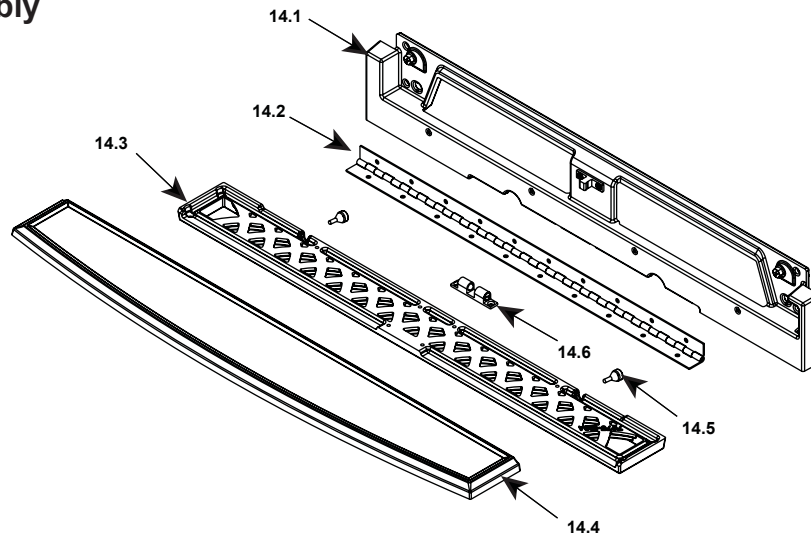

#14 Access Assembly

IMPORTANT: THIS IS DATED INFORMATION. Parts must be ordered from a dealer or distributor. **Hearth and Home Technologies does not sell directly to consumers.** Provide model number and serial number when requesting service parts from your dealer or distributor.

Stocked at Depot

ITEM	DESCRIPTION	COMMENTS	PART NUMBER	
14	Access Assembly	Matte Black	SRV7075-010MBK	
		Porcelain Mahogany	SRV7075-010PMH	
	Bolt, Hwh Ser Flg 1/4-20 x 3/4	Pkg of 25	228-0120/25	Y
	Washer, Bonded 5/16 x 3/4	Pkg of 10	229-0910/10	Y
14.1	Front, Lower		SRV7063-125MBK	
	Bolt, Hwh Ser Flg 1/4-20 x 3/4	Pkg of 25	228-0120/25	Y
	Washer, Bonded 5/16 x 3/4	Pkg of 10	229-0910/10	Y
14.2	Hinge, Continuous		7000-510	
	Screw, Flat Head Phillips 8-32 x 1/2	Pkg of 12	220-0490/12	Y
14.3	Access	Matte Black	SRV7075-127MBK	
		Porcelain Mahogany	SRV7075-127PMH	
	Screw, Flat Head Phillips 8-32 x 1/2	Pkg of 12	220-0490/12	Y
14.4	Ash Lip	Matte Black	SRV7075-135MBK	
		Porcelain Mahogany	SRV7075-135PMH	
	Bolt, Hwh Ser Flg 1/4-20 x 3/4	Pkg of 25	228-0120/25	Y
	Washer, Bonded 5/16 x 3/4	Pkg of 10	229-0910/10	Y
14.5	Bumper, Rubber	Pkg of 12	SRV224-0340/12	Y
14.6	Twin Ball Catch/ Striker		SRV7000-532	Y
	Screw, Flat Head Phillips 8-32 x 1/2	Pkg of 12	220-0490/12	Y
15	Blower Retainer		SRV7063-139	
	Screw, Pan Head phillips 8-32 x 3/8	Pkg of 40	225-0500/40	Y
16	Blower Assembly		SRV7044-210	Y

Additional service part numbers appear on following page.