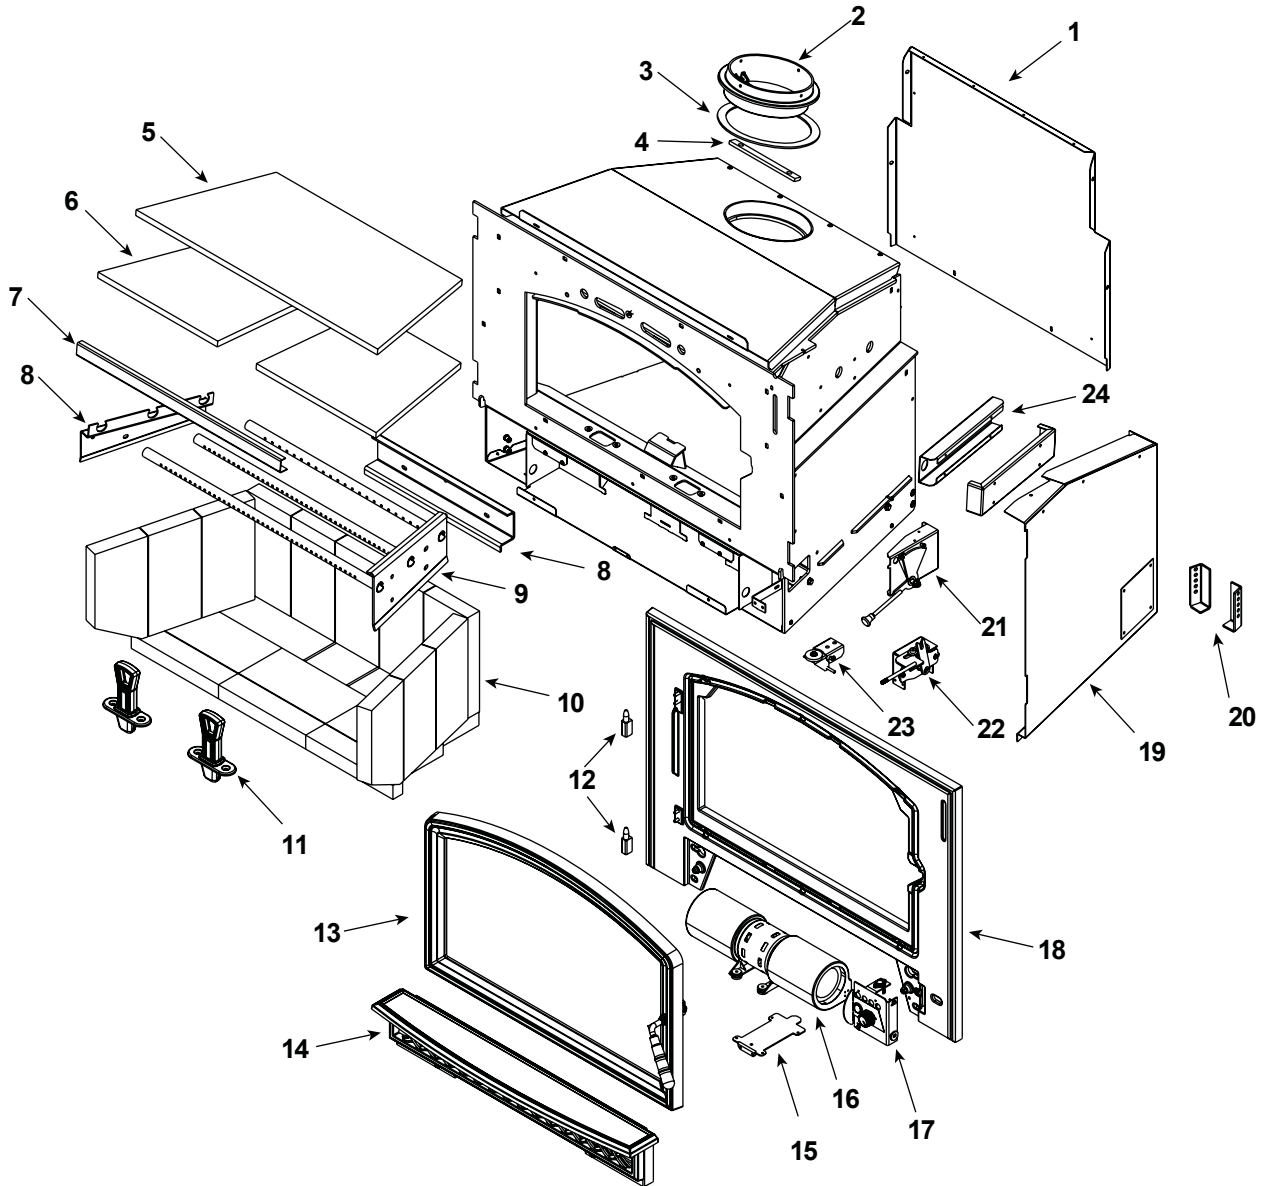

VOYA-GRAND-MBK, VOYA-GRAND-PMH

Part number list on following page.

IMPORTANT: THIS IS DATED INFORMATION. Parts must be ordered from a dealer or distributor. **Hearth and Home Technologies does not sell directly to consumers.** Provide model number and serial number when requesting service parts from your dealer or distributor.

Stocked at Depot

ITEM	DESCRIPTION	COMMENTS	PART NUMBER	
1	Convection Back		SRV7075-110	
	Screw, sheet Metal #8 x 1/2 S Grip	Pkg of 40	12460/40	Y
	Screw, Hex Washer Head Ms 1/4-20 x 3/4	Pkg of 25	220-0080/25	Y
2	Flue Attach Ring		SRV7044-154	
	Bolt 5/16-18 x 1 Hex Head	Pkg of 12	27887/12	Y
	Nut, flanged, 5/16 -18, black	Pkg of 10	A-3483-1/10	Y
3	Gasket, Flue Collar		SRV7044-194	
4	Chimney Attach Ring		SRV7044-181	
5	Ceramic Fiber Blanket	1/2" Thick	SRV7075-187	Y
6	Baffle Board		SRV7075-186	Y

#7 Baffle Protection Channel

Side view

Front, looking into unit

7	Baffle Protection Channel		SRV7046-165	Y
8	Tube Support Rack		SRV7075-193	Y
	Screw, Hex Washer Head Ms 1/4-20 x 3/4	Pkg of 25	220-0080/25	Y
9	Tube Channel Assembly		SRV7075-004	Y
	Screw, Hex Washer Head Ms 1/4-20 x 3/4	Pkg of 25	220-0080/25	Y
	Nut, Ser Flange samll 1/4-20	Pkg of 24	226-0130/24	Y

#10 Brick Assembly