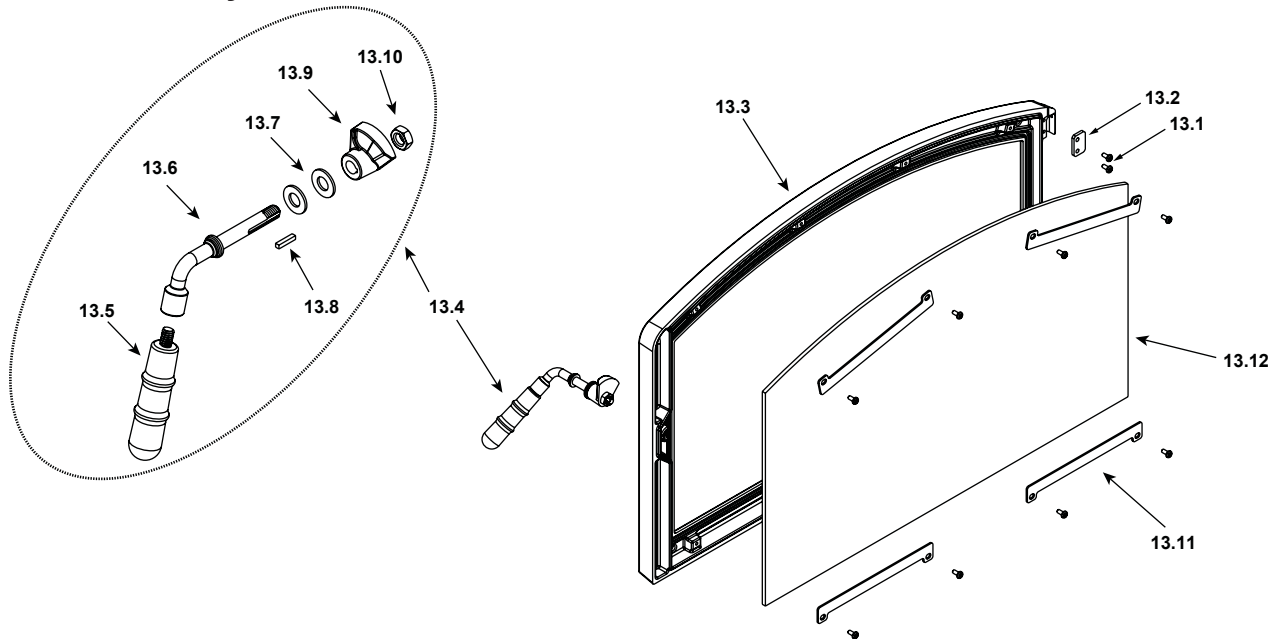

IMPORTANT: THIS IS DATED INFORMATION. Parts must be ordered from a dealer or distributor. **Hearth and Home Technologies does not sell directly to consumers.** Provide model number and serial number when requesting service parts from your dealer or distributor.

Stocked at Depot

ITEM	DESCRIPTION	COMMENTS	PART NUMBER	
11	Andiron	2 Sets	SRV7061-020	
	Screw Fh Tx 1/4-20 x 1		7000-622/10	Y
12	Hinge, Male		450-2810	
	Screw 10-32 x 0.75 Hex Washer Head Ser Flg		7000-618/4	Y

#13 Door Assembly

13	Door Assembly	Matte Black	SRV7063-009MBK	
		Porcelain Mahogany	SRV7063-009PMH	
13.1	Screw, Pan Head Phillips, 8-32 x 3/8	Pkg of 40	225-0500/40	Y
13.2	Hinge Retainer		SRV7063-160	
13.3	Door	Matte Black	SRV7075-123MBK	
		Porcelain Mahogany	SRV7075-123PMH	
13.4	Door Handle Assembly		SRV7063-014	Y
13.5	Fiber Handle		SRV433-1380	Y
13.6	Door Handle		SRV7063-137	
13.7	Washer, Sae 3/8 (3 ea)	Pkg of 3	832-0990	Y
13.8	Key, cam Latch		430-1151	
13.9	Cam Latch		430-1141	
13.10	Nut, Side Lock Jam	Pkg of 24	226-0100/24	Y
13.11	Glass Retainer Lower	Set of 4	SRV7063-166	
	Screw, Pan Head Phillips, 8-32 x 3/8	Pkg of 40	225-0500/40	Y
13.12	Glass Assembly		SRV7063-011	Y

Additional service part numbers appear on following page.