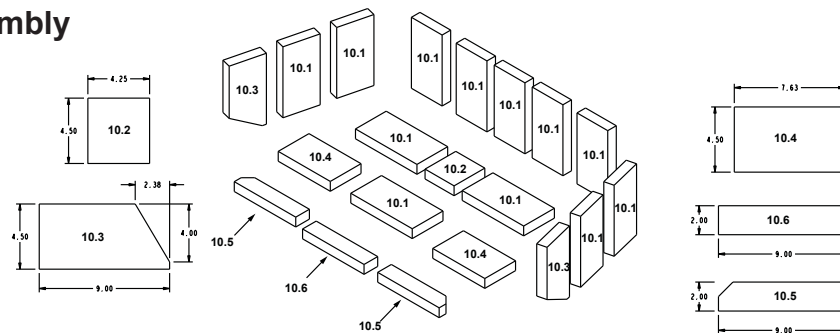

Stocked at Depot

ITEM	DESCRIPTION	COMMENTS	PART NUMBER	
1	Convection Back		SRV7075-110	
	Screw, sheet Metal #8 x 1/2 S Grip	Pkg of 40	12460/40	Y
	Screw, Hex Washer Head Ms 1/4-20 x 3/4	Pkg of 25	220-0080/25	Y
2	Flue Attach Ring		SRV7044-154	
	Bolt 5/16-18 x 1 Hex Head	Pkg of 12	27887/12	Y
	Nut, flanged, 5/16 -18, black	Pkg of 10	A-3483-1/10	Y
3	Gasket, Flue Collar		SRV7044-194	
4	Chimney Attach Ring		SRV7044-181	
5	Ceramic Fiber Blanket	1/2" Thick	SRV7075-187	Y
6	Baffle Board		SRV7075-186	Y

#7 Baffle Protection Channel

Side view

Front, looking into unit

7	Baffle Protection Channel		SRV7046-165	Y
8	Tube Support Rack		SRV7075-193	Y
	Screw, Hex Washer Head Ms 1/4-20 x 3/4	Pkg of 25	220-0080/25	Y
9	Tube Channel Assembly		SRV7075-004	Y
	Screw, Hex Washer Head Ms 1/4-20 x 3/4	Pkg of 25	220-0080/25	Y
	Nut, Ser Flange samll 1/4-20	Pkg of 24	226-0130/24	Y

#10 Brick Assembly

10	Brick Assembly		SRV7075-021	
10.1	Brick 1 (9 x 4.50 x 1.25), Pumice	Qty 12 req		
10.2	Brick 2 (4.5 x 4.25 x 1.25)	Qty 1 req		
10.3	Brick 3 (9.00 x 4.50 x 1.25) w/Angle	Qty 2 req		
10.4	Brick 4 (7.63 x 4.50 x 1.25)	Qty 2 req		
10.5	Brick 5 (9.00 x 2.00 x 1.25) w/Angle	Qty 2 req		
10.6	Brick 6 (9.00 x 2.00 x 1.25)	Qty 1 req		
	Brick, Uncut	Single	832-0550	
	Brick, Uncut	Set of 6	832-3040	