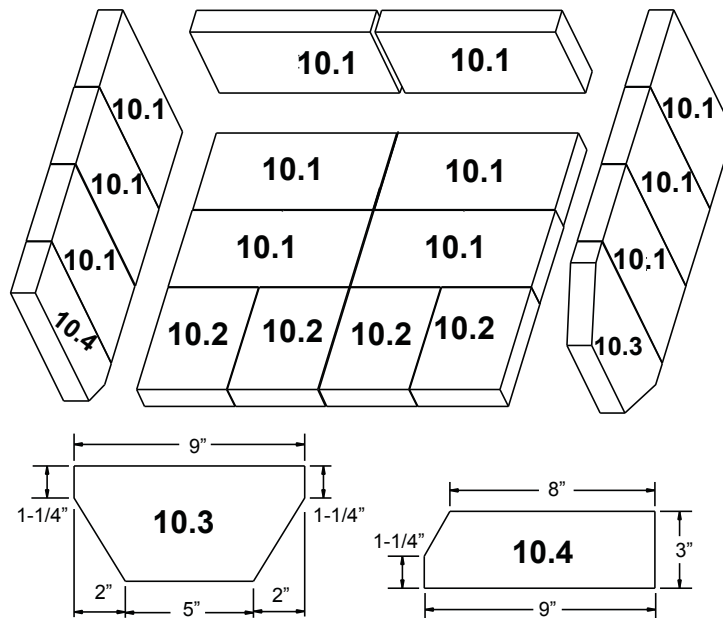

**Stocked  
at Depot**

ITEM	DESCRIPTION	COMMENTS	PART NUMBER	
1	Air Channel, Convection w/Bracket (Retain Original SN Label)		SRV7033-144	
2	Air Supply Back		SRV7033-134	
3	Flue Collar		SRV7000-302	Y
4	Panel Assembly, Side, Left		7033-019	
5	Rear Channel Assembly		7033-002	Y
6	Tube Support Rack		7033-148	
7	Brick Retainer		7033-149	
8	Ceramic Fiber Blanket, 1/2" Thick (19" W x 13-3/4" H)		832-3390	Y
9	Baffle Board - 9-1/2 in W x 13-3/4 in H	Pkg of 2	SRV7033-209	Y

### # 10 Brick Set

10	Brick Assembly - Complete Set	Pkg of 18	SRV7033-006	
10.1	Brick, 9 x 4-1/2 x 1-1/4"	Qty. 12 Req.		
10.2	Brick, 6 x 4-1/2 x 1-1/4"	Qty. 4 Req.		
10.3	Brick, 9 x 4-1/2 x 1-1/4" w/angles, see diagram	Qty. 1 Req.		
10.4	Brick, 9 x 3 x 1-1/4" w/angle, see diagram	Qty. 1 Req.		
	Brick, Uncut	Pkg of 1	832-0550	
		Pkg of 6	832-3040	
11	Panel Assembly, Side, Right		7033-017	
12	Tube Channel Top - Tube Channel Access Cover		SRV7033-237	
13	Tube, Channel Assembly	Manifold Tubes	SRV7033-023	Y