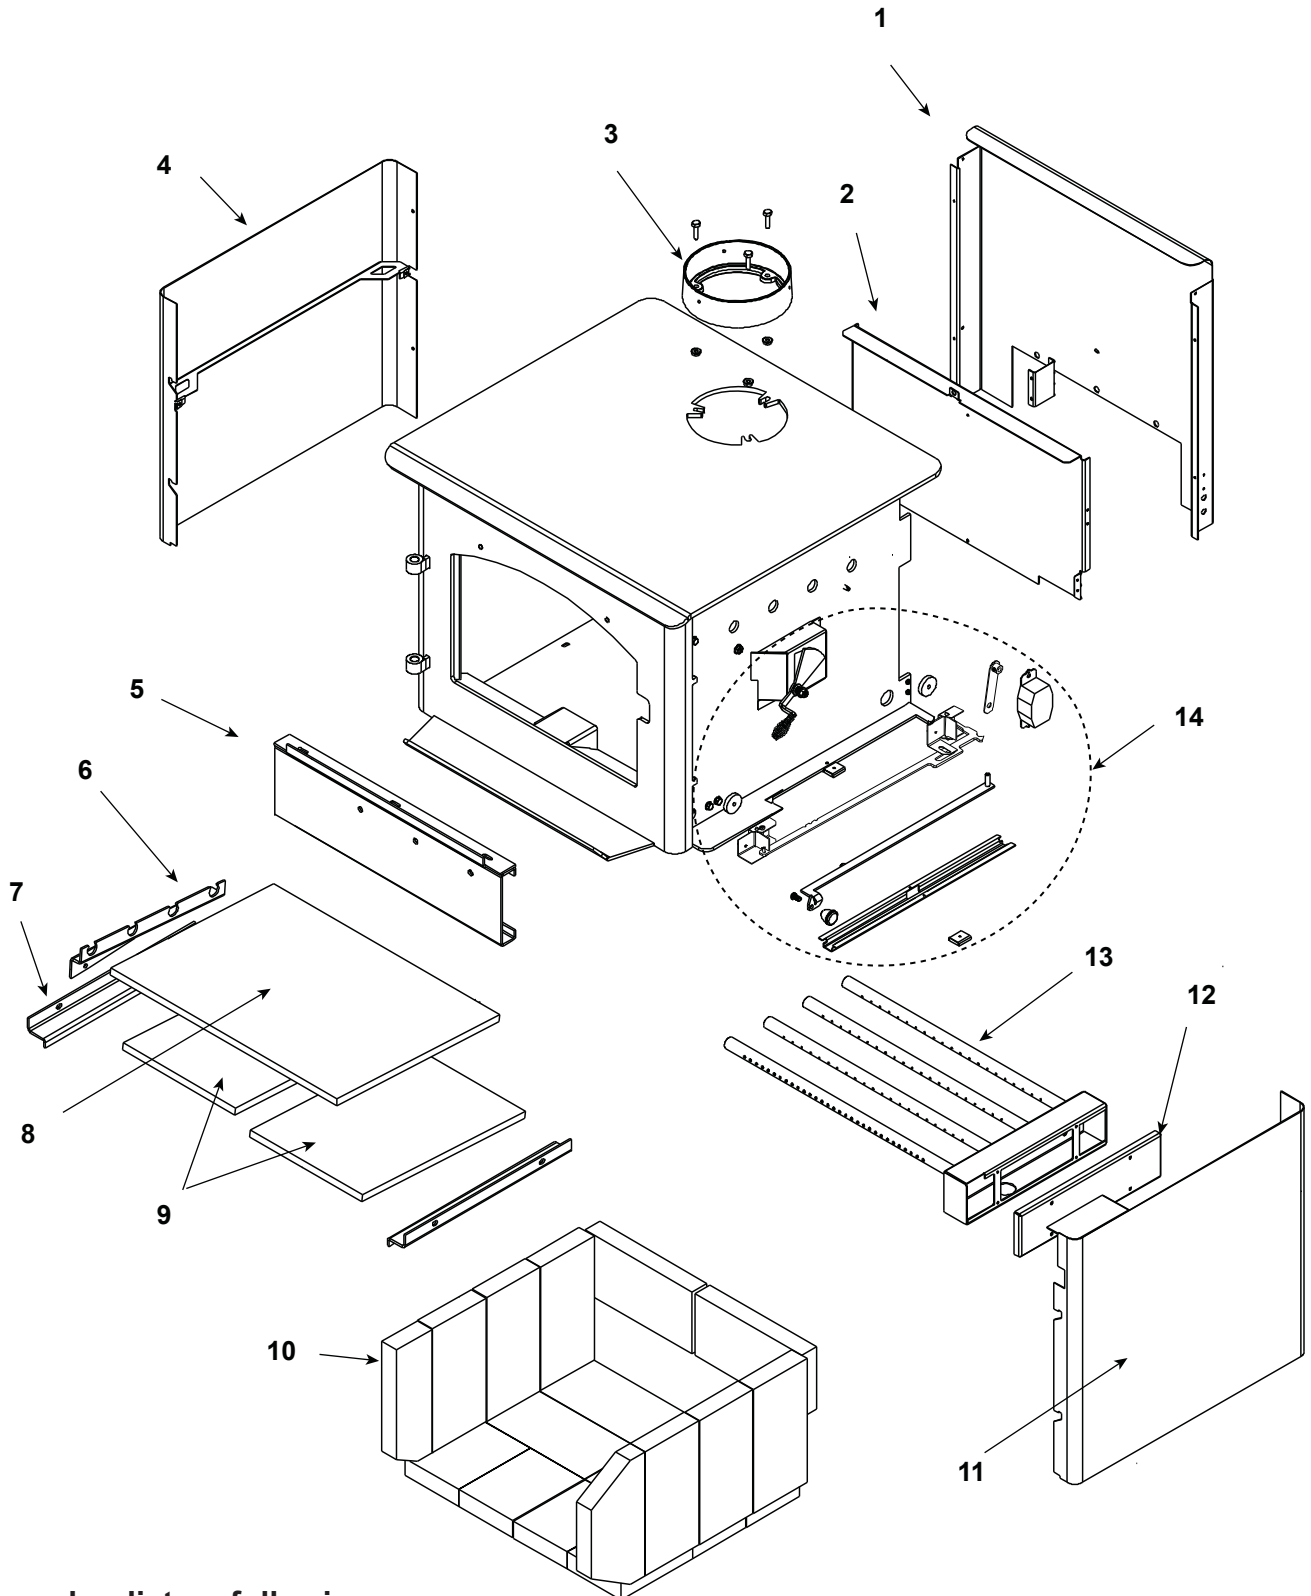

Millennium - Wood Stove
Advanced Combustion Control (ACC)

Beginning Manufacturing Date: July 2006
Ending Manufacturing Date: Active

31M-ACC-MBK (7/06 - Active),
31M-ACC-GT (7/06 - 10/06), 31M-ACC-NT (7/06 - 10/06)

Part number list on following page.

Beginning Manufacturing Date: July 2006
Ending Manufacturing Date: Active

IMPORTANT: THIS IS DATED INFORMATION. When requesting service or replacement parts for your appliance please provide model number and serial number. All parts listed in this manual may be ordered from an authorized dealer.

**Stocked
at Depot**

ITEM	DESCRIPTION	COMMENTS	PART NUMBER	
1	Air Channel, Convection w/Bracket (Retain Original SN Label)		SRV7033-144	
2	Air Supply Back		SRV7033-134	
3	Flue Collar		SRV7000-302	Y
4	Panel Assembly, Side, Left		7033-019	
5	Rear Channel Assembly		7033-002	Y
6	Tube Support Rack		7033-148	
7	Brick Retainer		7033-149	
8	Ceramic Fiber Blanket, 1/2" Thick (19" W x 13-3/4" H)		832-3390	Y
9	Baffle Board - 9-1/2 in W x 13-3/4 in H	Pkg of 2	SRV7033-209	Y

10 Brick Set