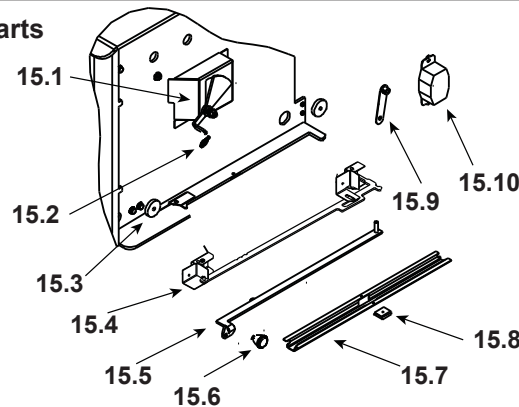

Stocked at Depot

ITEM	DESCRIPTION	COMMENTS	PART NUMBER	
1	Air Channel, Convection w/Bracket - Retain original serial # label		SRV7033-144	
2	Air Supply Back		SRV7033-134	
3	Flue Collar		SRV7000-302	Y
4	Panel Assembly, Side, Left		7037-007	
5	Rear Air Channel Assembly		7033-002	Y
6	Ceramic Fiber Blanket, 1/2 " Thick	15 1/2" x 19 1/2"	832-3390	Y
7	Tube Support Rack		7033-148	
8	Baffle Fiber Board - 9-1/2" W x 15-3/4" H	Qty: 2	SRV7037-112	Y
9	Brick Retainer		7033-149	
10	Tube, Channel Assembly	Manifold Tubes	SRV7033-023	Y
11	Label, Burn Rate Air Control		7033-160	
12	Label, Start-Up Air Control, Acc		7033-166	
13	Panel Assembly, Right Side		7037-006	
14	Tube Channel Access Cover (Top)		SRV7033-237	

#15 Burn Rate Control & Associated Parts

15.1	Burn Rate Control Assembly		7037-004	Y
15.2	Spring Handle, 1/4", Gold	Pre SN 0070030424	832-0630	Y
	Spring Handle, 1/4", Nickel		250-8340	Y
	Spring Handle, 1/4", Black	Post SN 0070030424	SRV7000-614	Y
15.3	Door Gasket - Front & Rear Air Timer Doors		7033-282	Y
15.4	Timer Air Control Assembly		SRV7037-018	Y
	Rear Air Door Assembly		7037-013	Y
15.5	Rear Air Control Arm Assembly		7037-005	Y
15.6	Knob - Start-Up Control Knob		7000-343	
15.7	Air Control Rod Guide		7033-210	
15.8	Latch, Magnet - For Air Control		229-0631	
15.9	Timer Arm Assembly		7033-034	Y
15.10	Timer (Only) Replacement Assembly		SRV480-1940	Y

Stocked at Depot

ITEM	DESCRIPTION	COMMENTS	PART NUMBER	
16	Brick Assembly, Complete Set	Pkg of 20	SRV7037-003	
16.1	Brick, 9 x 4.5 x 1.25"	Qty. 12 Reg.		
16.2	Brick, 6 x 4.5"	Qty. 4 Reg.		
16.3	Brick, 9 x 4.5" with angle	Qty. 1 Reg.		
16.4	Brick, 9 x 3" with angle	Qty. 1 Reg.		
16.5	Brick, small	Qty. 2 Reg.		
	Brick, Uncut	Pkg of 1	832-0550	
		Pkg of 6	832-3040	
#17 Pedestal Assembly				
17.1	Pedestal Riser		7033-207	
17.2	Pedestal Base		7033-163	
17.3	Strip, Oak Trim	Qty: 2 Req.	832-0560	