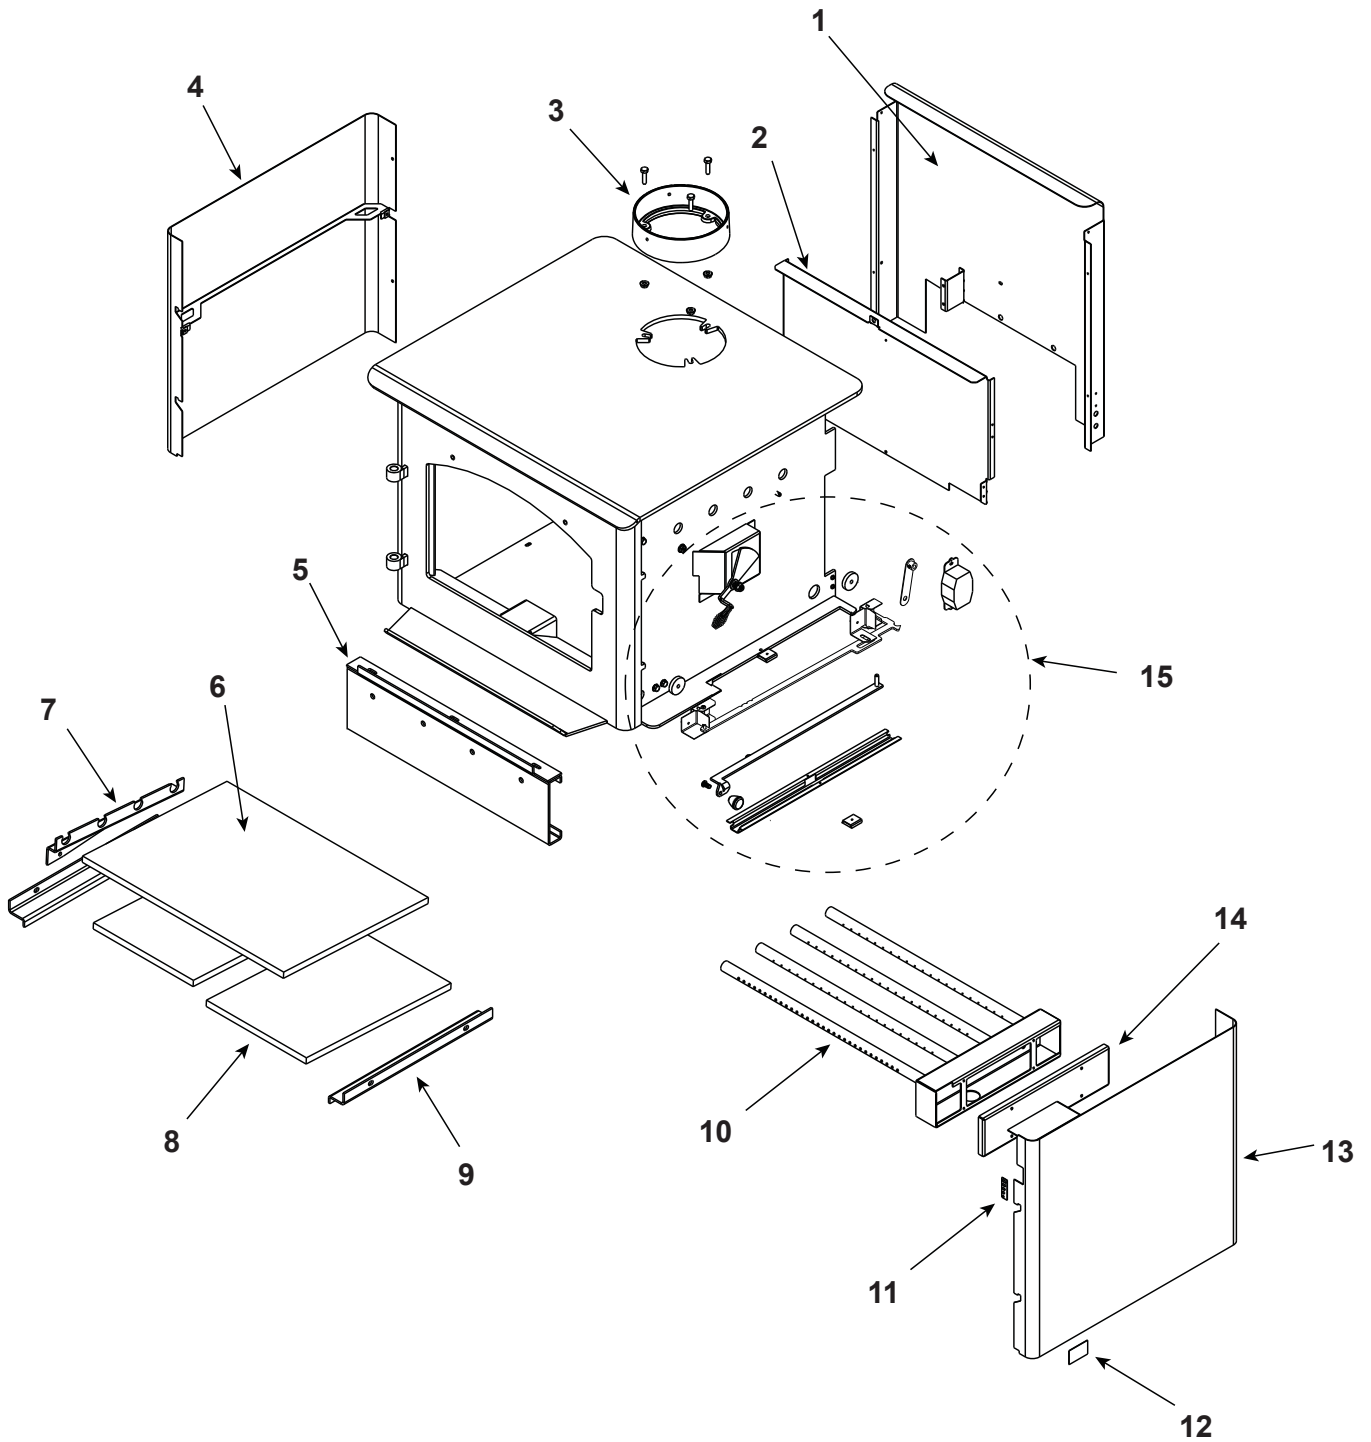

43M-ACC-GT Oct. 2006 - Jan. 2007, 43M-ACC-NT Oct. 2006 - Jan. 2007

Part number list on following page.

IMPORTANT: THIS IS DATED INFORMATION. Parts must be ordered from a dealer or distributor. **Hearth and Home Technologies does not sell directly to consumers.** Provide model number and serial number when requesting service parts from your dealer or distributor.

Stocked at Depot

ITEM	DESCRIPTION	COMMENTS	PART NUMBER	
1	Air Channel, Convection w/Bracket - Retain original serial # label		SRV7033-144	
2	Air Supply Back		SRV7033-134	
3	Flue Collar		SRV7000-302	Y
4	Panel Assembly, Side, Left		7037-007	
5	Rear Air Channel Assembly		7033-002	Y
6	Ceramic Fiber Blanket, 1/2 " Thick	15 1/2" x 19 1/2"	832-3390	Y
7	Tube Support Rack		7033-148	
8	Baffle Fiber Board - 9-1/2" W x 15-3/4" H	Qty: 2	SRV7037-112	Y
9	Brick Retainer		7033-149	
10	Tube, Channel Assembly	Manifold Tubes	SRV7033-023	Y
11	Label, Burn Rate Air Control		7033-160	
12	Label, Start-Up Air Control, Acc		7033-166	
13	Panel Assembly, Right Side		7037-006	
14	Tube Channel Access Cover (Top)		SRV7033-237	

#15 Burn Rate Control & Associated Parts