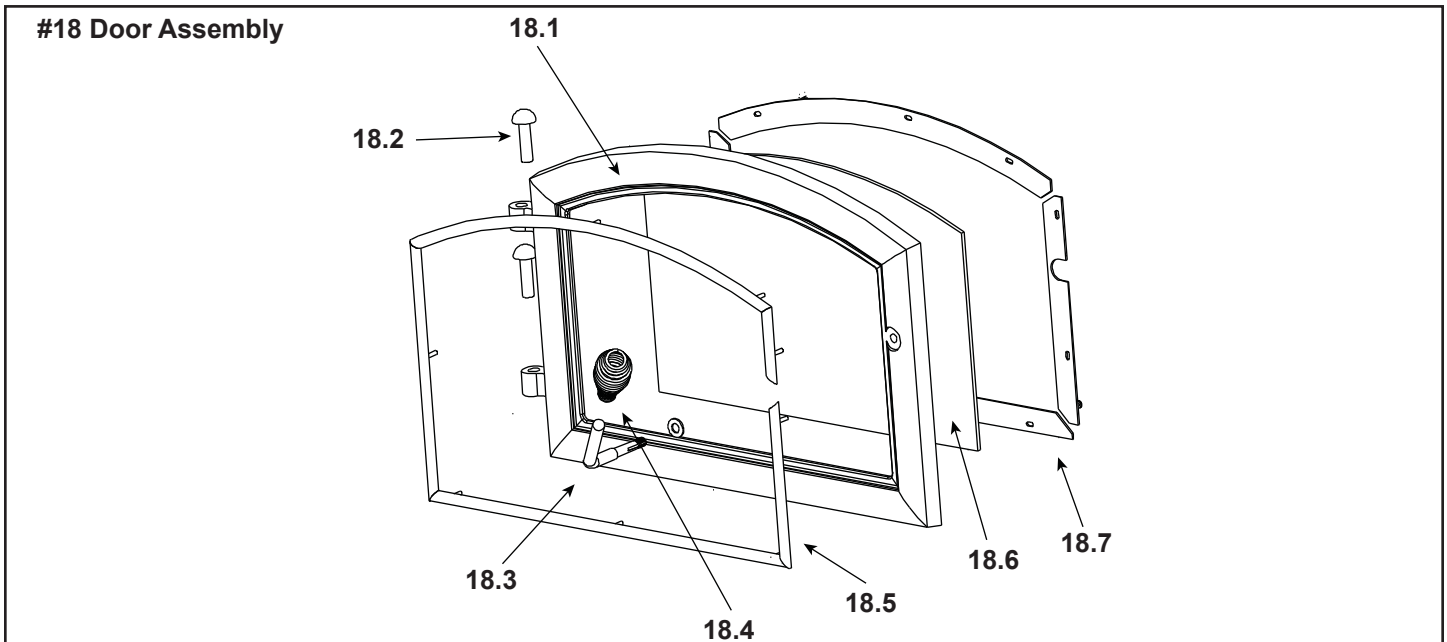

IMPORTANT: THIS IS DATED INFORMATION. Parts must be ordered from a dealer or distributor. **Hearth and Home Technologies does not sell directly to consumers.** Provide model number and serial number when requesting service parts from your dealer or distributor.

**Stocked
at Depot**

ITEM	DESCRIPTION	COMMENTS	PART NUMBER	
18	Door Assembly	Black	DR-31/43BK-FH	
		No longer available	832-1912	
		Nickel Trim	DR-31/43NL-FH	
18.2	Hinge Pins, 1/2", Gold		832-0250	
	Hinge Pins, 1/2", Nickel		430-5320	
	Hinge Pins, 1/2", Black		7000-606/2	
18.3	Door Handle Assembly		832-0540	
	Cam Latch		430-1141	
	Key, Cam Latch		430-1151	
	Nut, Locking Door Handle	Pkg of 24	226-0100/24	Y
18.4	Spring Handle, Door 1/2"	Gold	832-0620	Y
		Nickel	250-8330	Y
		Black	SRV7000-613	Y
18.5	Trim Ring, For Door (Trim door assembly only)	No longer available	430-2682	
		No longer available	430-5340	
18.6	Door Glass Assembly - 15-1/2" W x 13-3/8" H		7000-012	Y
18.7	Glass Frame Set	Qty: 4 Pc	832-0350	
	Gasket, Glass Tape - Field cut to Size	Qty. 5 Ft. Req.	832-0460	Y
	Rope, Door, 3/4" x 84" - Field cut to Size	Qty. 7 Ft. Req.	832-1680	Y
	Component Pack (Spring Handles (1) 1/2" & (2) 1/4", (2) Gold Hinge Pins, Quadra-Fire Logo)	Black & Gold Doors	436-5350	
		Nickel doors	436-5360	
	Upgrade, Door, Nickel - Nickel Handles, Hinge Pins & Logo		UK-DRNL	

Additional service part numbers appear on following page.