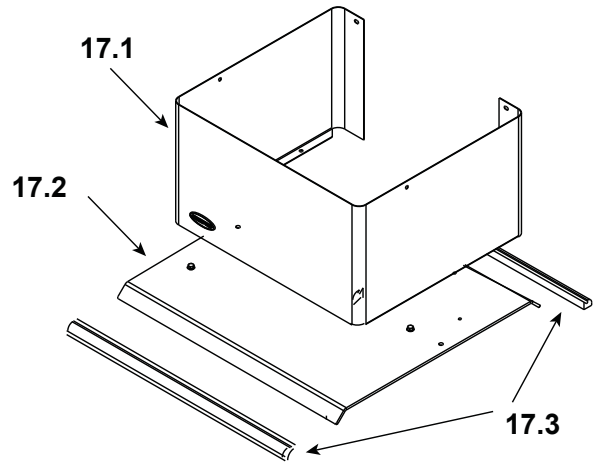

IMPORTANT: THIS IS DATED INFORMATION. Parts must be ordered from a dealer or distributor. **Hearth and Home Technologies does not sell directly to consumers.** Provide model number and serial number when requesting service parts from your dealer or distributor.

Stocked at Depot

ITEM	DESCRIPTION	COMMENTS	PART NUMBER	
16	Brick Assembly, Complete Set	Pkg of 20	SRV7037-003	
16.1	Brick, 9 x 4.5 x 1.25"	Qty. 12 Reg.		
16.2	Brick, 6 x 4.5"	Qty. 4 Reg.		
16.3	Brick, 9 x 4.5" with angle	Qty. 1 Reg.		
16.4	Brick, 9 x 3" with angle	Qty. 1 Reg.		
16.5	Brick, small	Qty. 2 Reg.		
	Brick, Uncut	Pkg of 1	832-0550	
		Pkg of 6	832-3040	
#17 Pedestal Assembly				
17.1	Pedestal Riser		7033-207	
17.2	Pedestal Base		7033-163	
17.3	Strip, Oak Trim	Qty: 2 Req.	832-0560	

Additional service part numbers appear on following page.