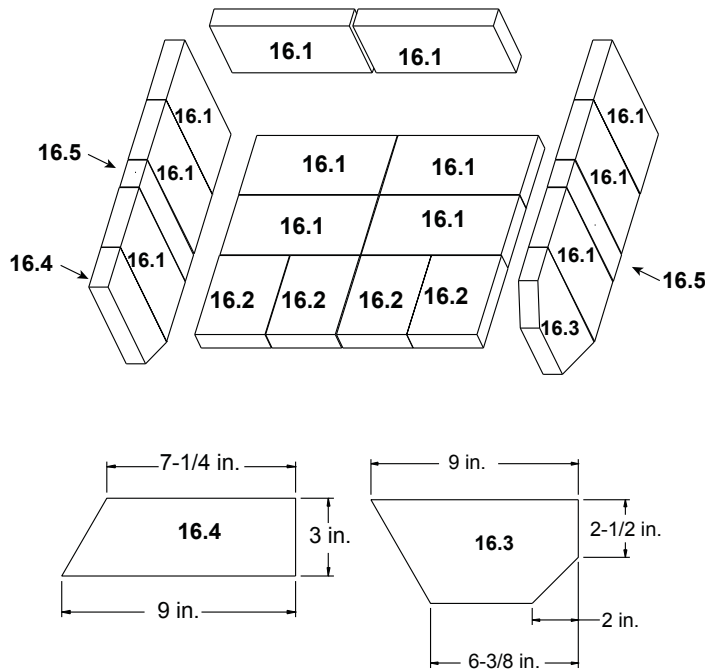

#16 Brick Set Assembly

#17 Pedestal Assembly