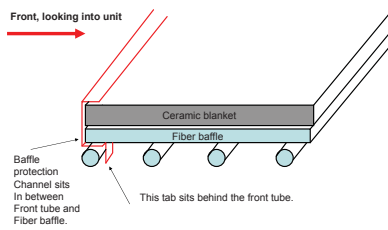

#19 Baffle Protection Channel

Side view

IMPORTANT: THIS IS DATED INFORMATION. Parts must be ordered from a dealer or distributor. **Hearth and Home Technologies does not sell directly to consumers.** Provide model number and serial number when requesting service parts from your dealer or distributor.

Stocked at Depot

ITEM	DESCRIPTION	COMMENTS	PART NUMBER	
19	Baffle Protection Channel		SRV7033-298	
	Blower Assembly		BK-ACC	
	Blower Control Box W/Switch		SRV7000-194	Y
	Component Pack		7033-051	
	Snap Disc Bracket Assembly		7033-036	
	Snap Disc, # 1, Convection Blower		SRV230-0470	Y
	Wire Harness (Blower)		7033-262	
	Component Pack (Includes Touch-Up Paint, Spring Handles (1) 1/2 Inch & (2) 1/4 Inch, Trimount Plug, Owners Manual, Warranty Card)	Black & gold	7037-014	
		Nickel	7037-015	
	Blower, Convection - Replacement Blower		812-4900	Y
	Gasket, Manifold	Pkg of 4	7038-168/4	Y
	Logo, Quadra-Fire	Gold	200-3180	
		Nickel	200-3240	
	Paint Touch-Up	Black	812-0910	
	Outside Air Kit, Floor & Rear		OAK-ACC	
	Outside Air Collar Assembly		7033-039	
	Outside Air Shield		33271	Y
FASTENERS				
	Avk Rivnut Repair Kit - 1/4-20 & 3/8-16 Rivnut Tools		RIVNUT-REPAIR	Y
	Bolt, Hex Head, 1/4-20 X 1	Pkg of 10	25221A/10	Y
	Button Head 1/4-20 X .5	Pkg of 20	32328/20	Y
	Nut, Keps Lock, 10-32	Pkg of 40	226-0050/40	Y
	Nut, Keps Lock, 8-32	Pkg of 40	226-0060/40	Y
	Nut, Ser Flange Small 1/4-20	Pkg of 24	226-0130/24	Y
	Plug, Trimount, .250"	Pkg of 24	229-0880/24	Y
	Screw, Sheet Metal #8 X 1/2 S-Grip	Pkg of 40	12460/40	Y
	Screw, Flat Head Philips 8-32 x 1/2	Pkg of 10	832-0860	Y
	Washer, Sae, 3/8	Pkg of 3 ea.	832-0990	Y
	Washer, 1/4 Sae	Pkg of 24	28758/24	Y