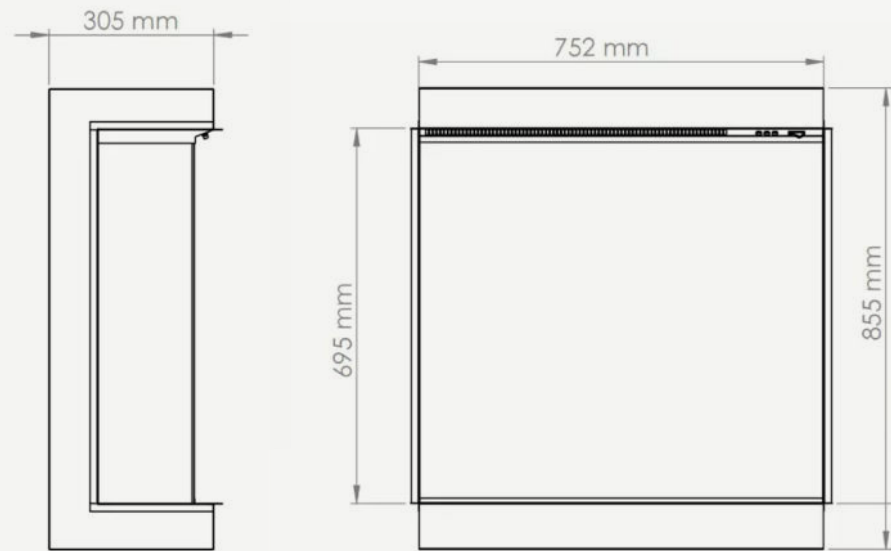

One, two or three aspect fire windows can be chosen to suit at the time of installation. Designed to be superbly versatile, imagination need no longer be limited by two dimensions.

iRange i750E - Overall Unit Dimensions (mm)