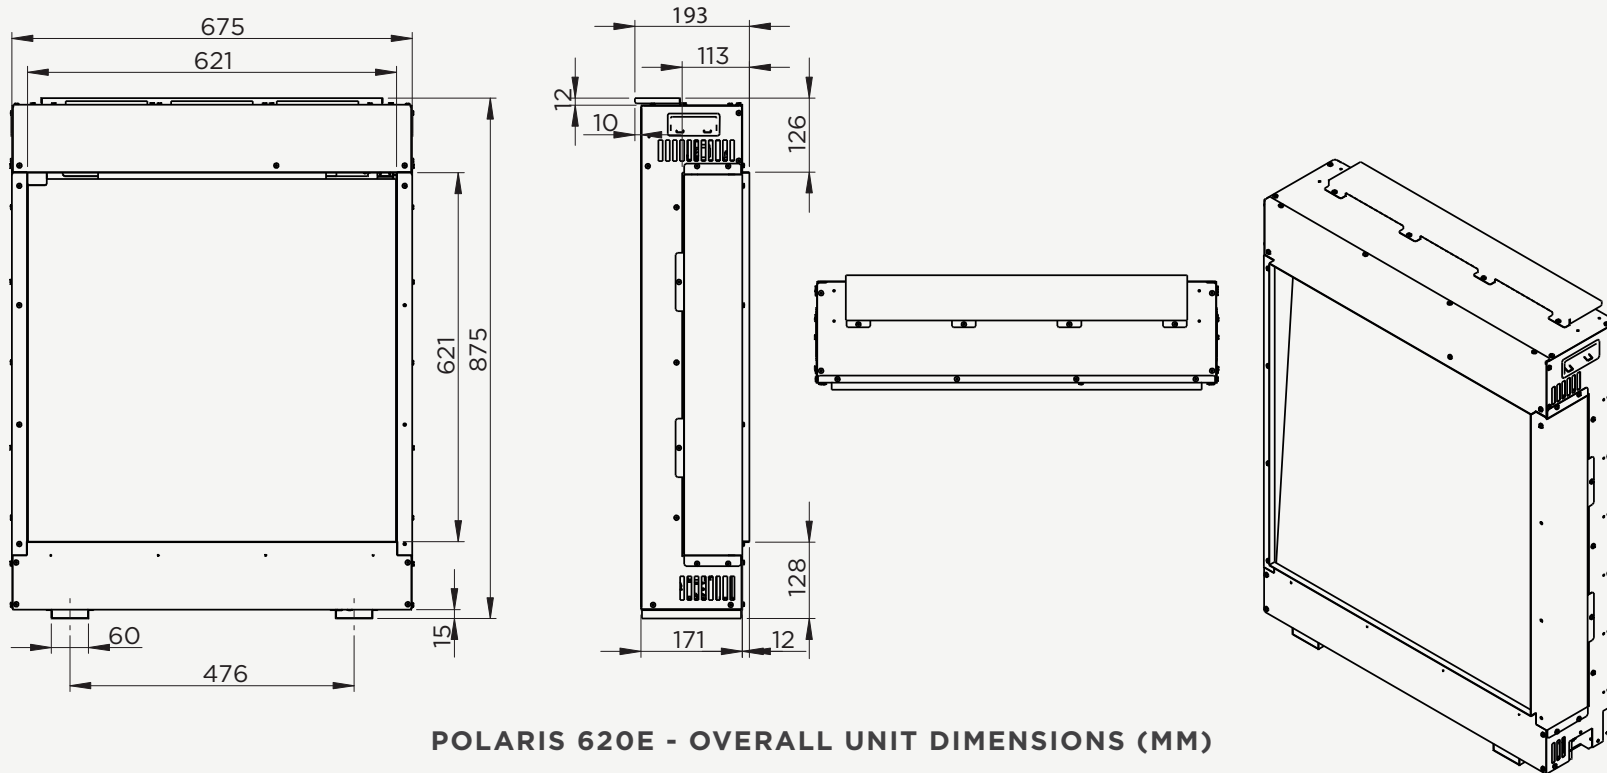

POLARIS 620E - OVERALL UNIT DIMENSIONS (MM)

FEATURES

- Realistic flame effect: Choice of 3 flame colours
- 5 flame speeds
- Active glowing ember fuel bed: 5 brightness settings
- 13 different colours
- Setting that cycles through all options above
- Hand painted logs as standard. No logs are repeated in a set, genuinely realistic look
- The fuel bed also includes embers and bark
- LED technology means low running costs and long life usage
- Anti-reflective window on front and sides as standard
- Accurate room temperature control
- Remote thermostat in hand remote
- 1-2kW adaptive control (on board energy manager)
- Daily and 7-day Programmable Heating