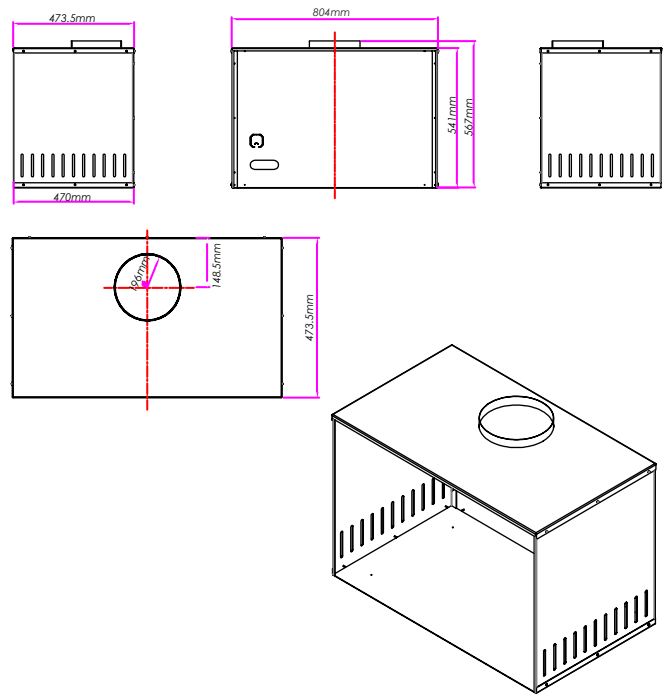

# I30 FREESTANDING

The i30X is also available in a space saving freestanding design, with 2 base options to choose from.

The i30X firebox is enclosed in a minimalistic mild steel casing designed to give less frame and more flame. The matching flue and casing feature a powder coated finish that allows worry free cleaning.

The freestanding i30X Linear or Stretch pedestal bases have modern design in mind with clean lines and an elevated view of the fire and beautifully crafted high definition logs.

Optional extras include:

## UNIT MEASUREMENTS