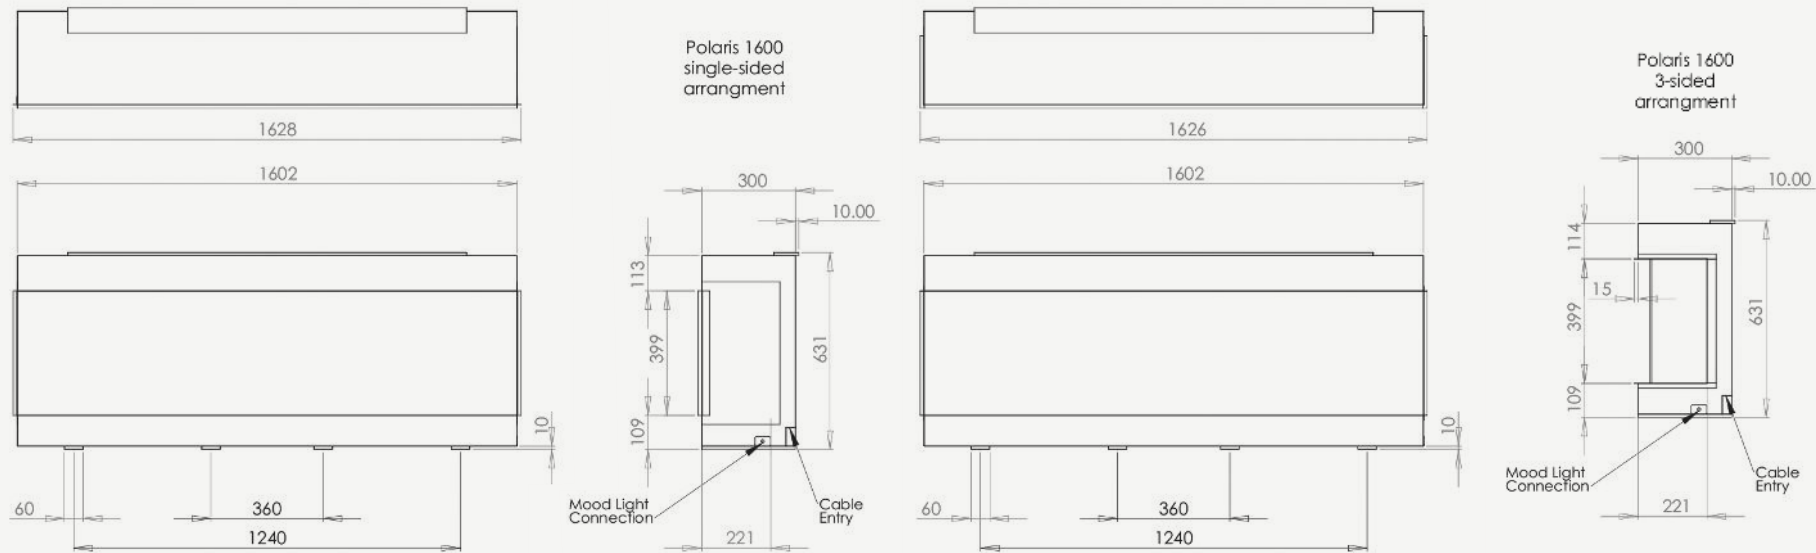

Polaris 1600E - Overall Unit Dimensions (mm)

FEATURES

- Realistic flame effect: Choice of 3 flame colours
- 5 flame speeds
- Active glowing ember fuel bed: 5 brightness settings
- 13 different colours
- Setting that cycles through all options above
- Hand painted logs as standard. No logs are repeated in a set, genuinely realistic look
- The fuel bed also includes embers and bark
- LED technology means low running costs and long life usage
- Anti-reflective window on front and sides as standard
- Accurate room temperature control
- Remote thermostat in hand remote
- 1-2kW adaptive control (on board energy manager)
- Daily and 7-day Programmable Heating