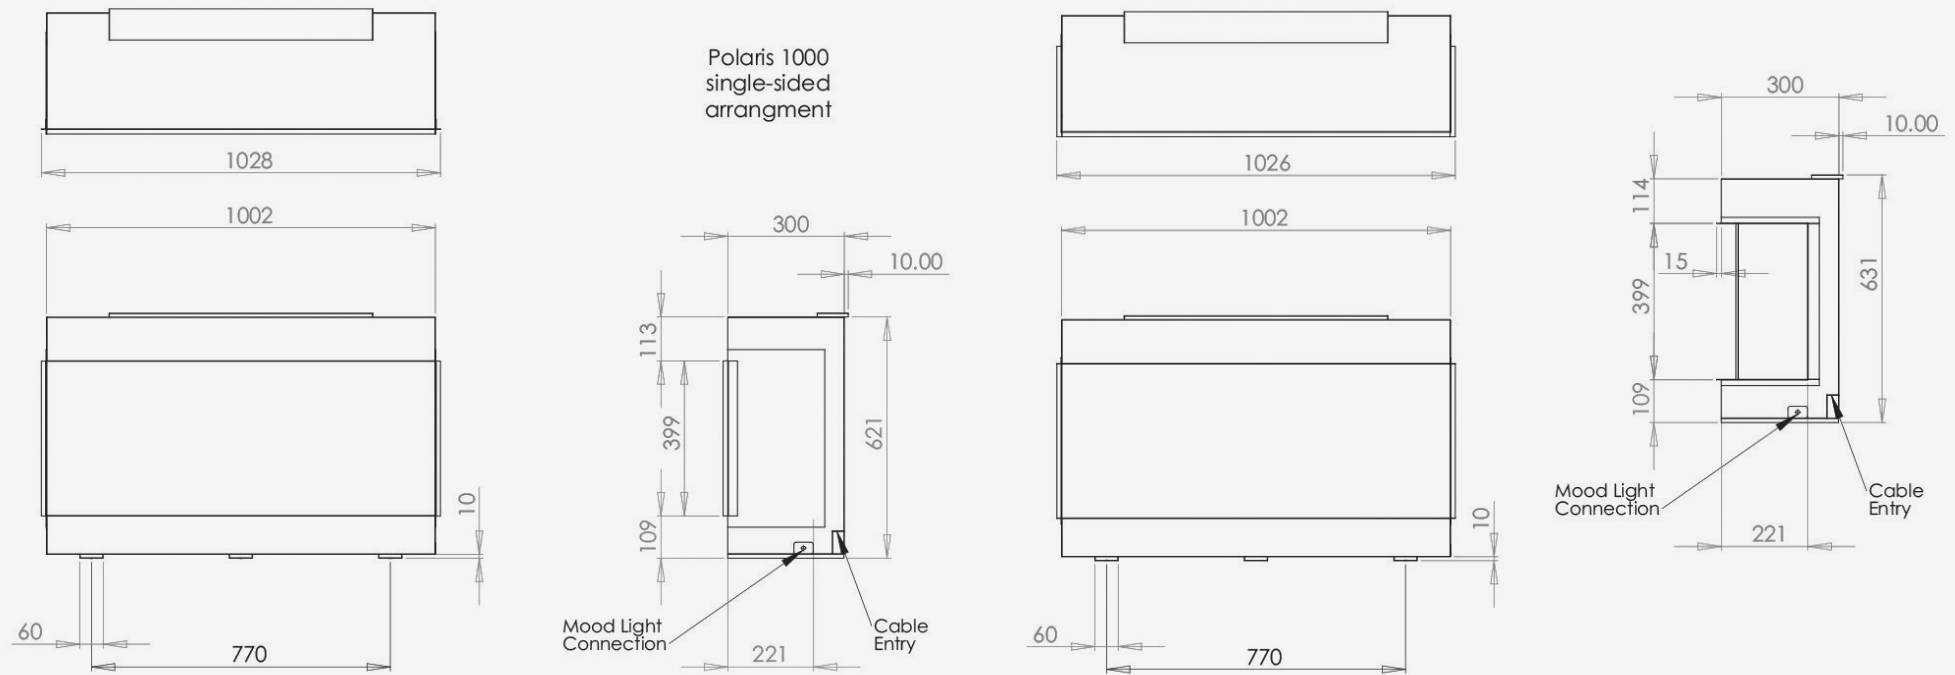

POLARIS 1000E - OVERALL UNIT DIMENSIONS (MM)

FEATURES

- Realistic flame effect: Choice of 3 flame colours
- 5 flame speeds
- Active glowing ember fuel bed: 5 brightness settings
- 13 different colours
- Setting that cycles through all options above
- Hand painted logs as standard. No logs are repeated in a set, genuinely realistic look
- The fuel bed also includes embers and bark
- LED technology means low running costs and long life usage
- Anti-reflective window on front and sides as standard
- Accurate room temperature control
- Remote thermostat in hand remote
- 1-2kW adaptive control (on board energy manager)
- Daily and 7-day Programmable Heating