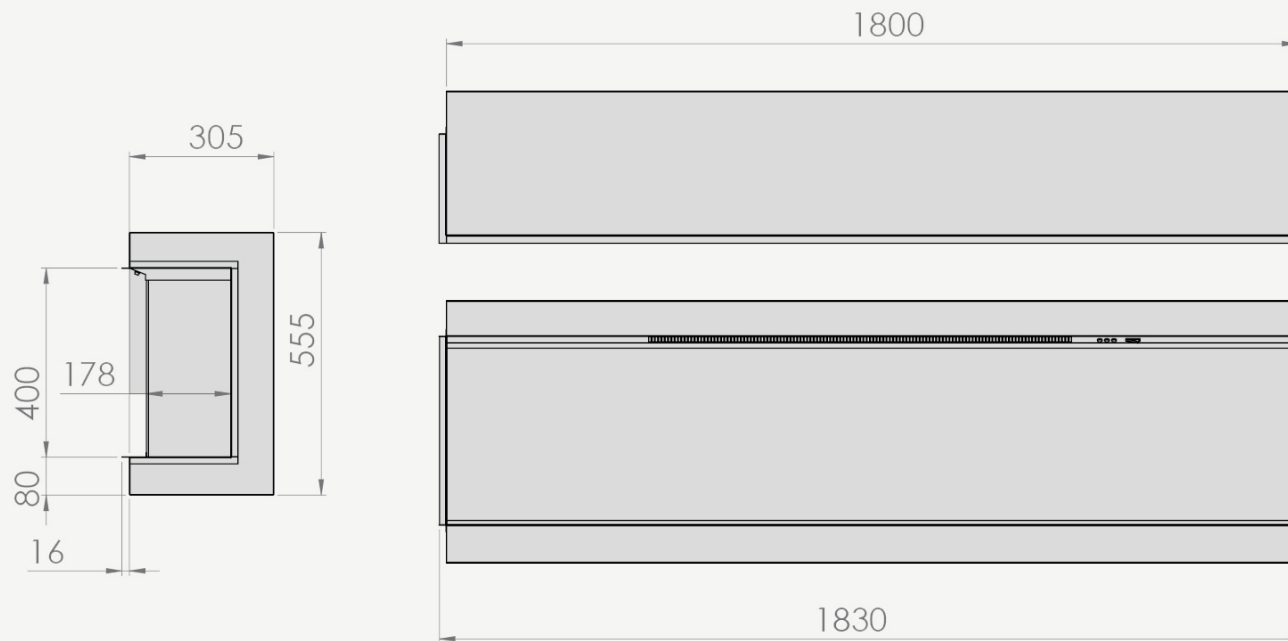

The extra-wide flame picture will enhance even the biggest of rooms.

**iRange i1800E - Overall Unit Dimensions (mm)**