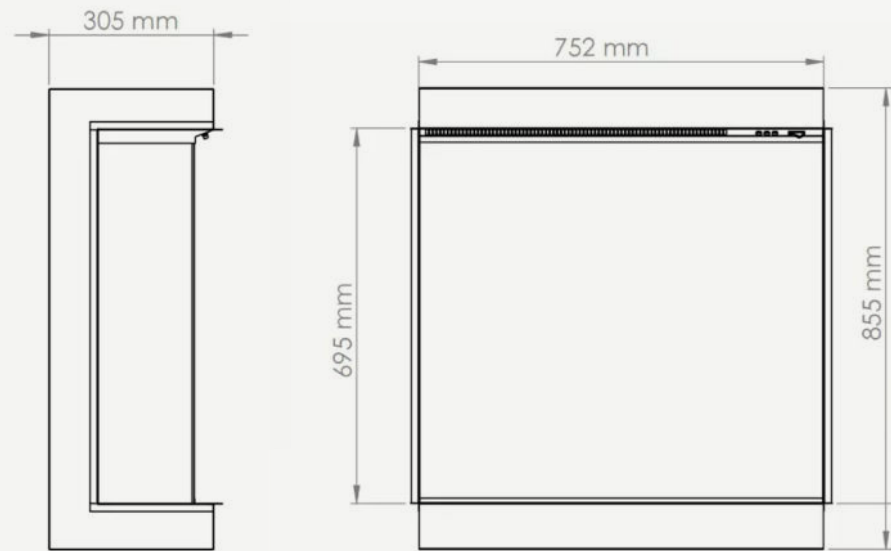

iRange i750E - Overall Unit Dimensions (mm)

FEATURES

- Liveflame options – A beautiful fire with flame effects to match your mood. Three flame colours; white, orange, and a combination of white and orange
- Amberlight Fuel bed – A palette of thirteen glorious colours, and a fourteenth setting that cycles through all thirteen options
- Optional Mood Lighting– Create the right mood in your room by lighting the area surrounding your fire
- EcoDesign Compliant – Love your fire, love the energy you save
- Thermocontrol Remote – Simple controls from a single handset
- Log Fuel Bed - Standard woodland log fuel bed, or optional driftwood and quartered split log sets
- Installation- Removable side panels allow for installation with one, two, or three sides of glass showing.