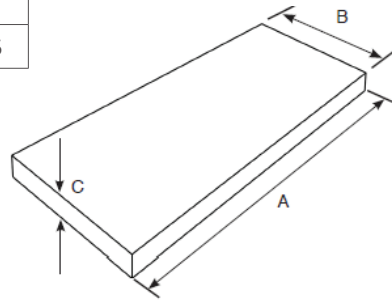

Heat Output Up to 20kW
Fuel Source Wood

Product Dimensions

MODEL	A	A1	A2	B	B1	C	D	E	F	Y
Quadro 1050	1050	1150	1100	502	530	850	300/400	240	800	350

Installation Information

Cavity Dimensions (refer to full instructions for timber cavity dimensions)

	Cavity Width	B + Recess	Temporary Lintel
Cavity (mm) Minimums	1400	760 + Recess	1400

Floor Protector Dimensions

Floor Protector	A	B	C
Appliance Raised 500mm	1400	800	75
Floor Level	1400	1000	75

Options & Accessories