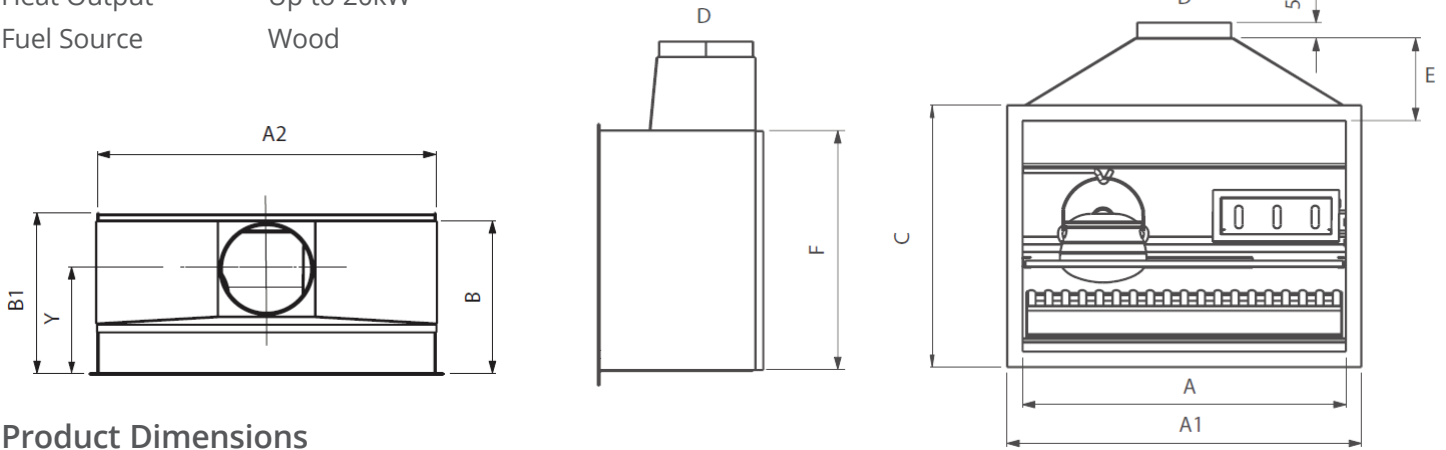

Heat Output Up to 20kW
Fuel Source Wood

Product Dimensions

MODEL	A	A1	A2	B	B1	C	D	E	F	Y
Quadro 1050	1050	1150	1100	502	530	850	300/400	240	800	350

Installation Information

Cavity Dimensions (refer to full instructions for timber cavity dimensions)