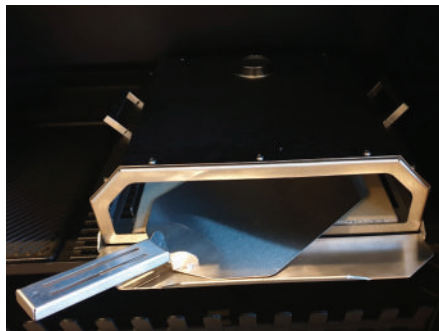

Removable pizza oven

Cast iron pot