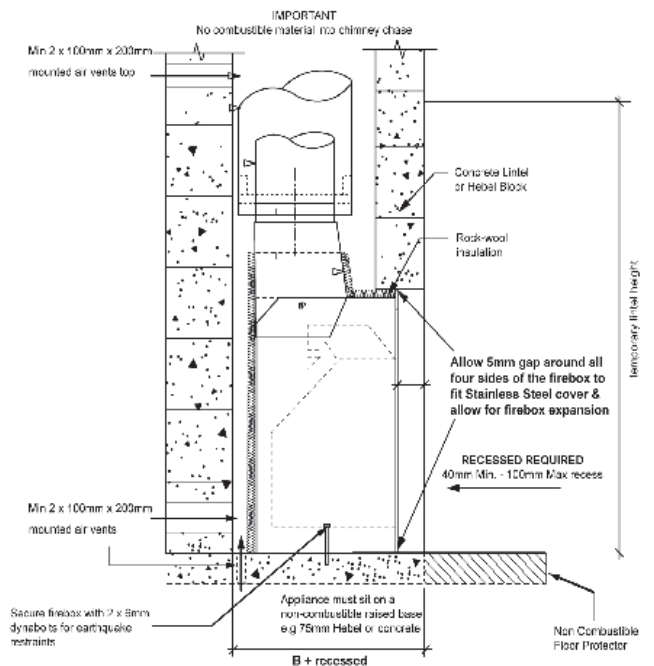

Heat Output Up to 20kW
Fuel Source Wood

Product Dimensions

MODEL	A	A1	A2	B	B1	C	D	E	F	Y
Quadro 1050	1050	1150	1100	502	530	850	300/400	240	800	350

Installation Information

Cavity Dimensions (refer to full instructions for timber cavity dimensions)

	Cavity Width	B + Recess	Temporary Lintel
Cavity (mm) Minimums	1400	760 + Recess	1400

Floor Protector Dimensions

Floor Protector	A	B	C
Appliance Raised 500mm	1400	800	75
Floor Level	1400	1000	75

Options & Accessories