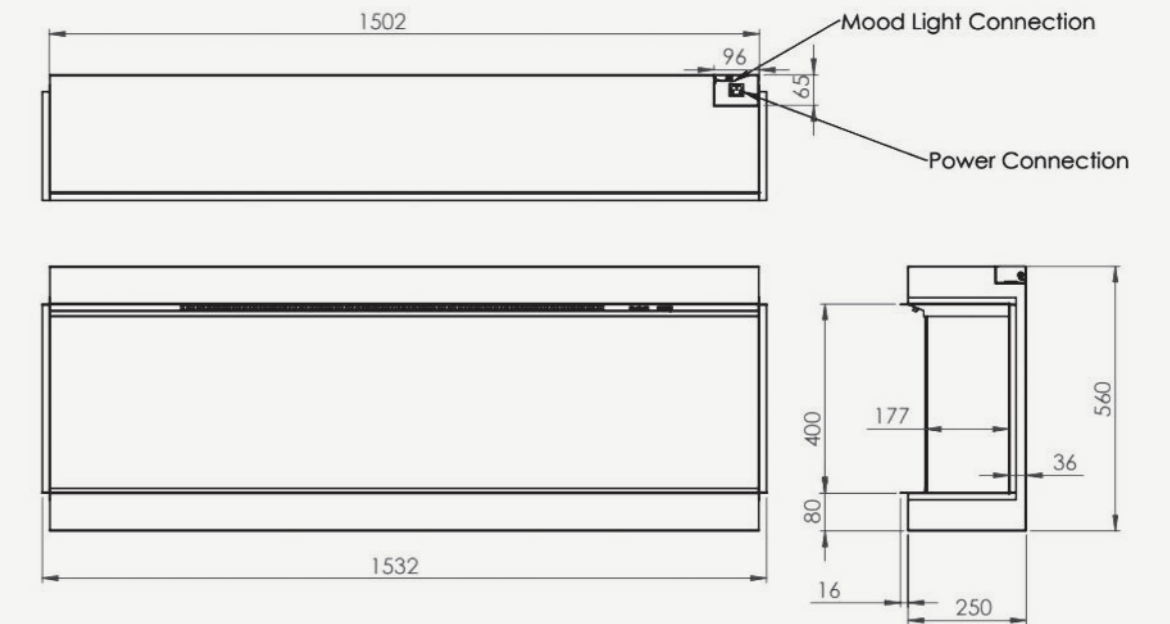

LUMINOSA 150

Featuring our new Real Flame Technology, the Luminosa 150 provides the sharpest, most realistic flames ever seen on an electric fire. You will find yourself mesmerized by the embers and smoke in the flame effect, and the pulsating log light creating the ultimate in luxury electric fires.

Installation is possible in three aspects, making it ideal for media wall, feature wall or dividing walls alike.

The only limit is your imagination with 16 flame colours, 9 log lights, 10 fuel bed options, and optional LED Lighting with 14 colours.