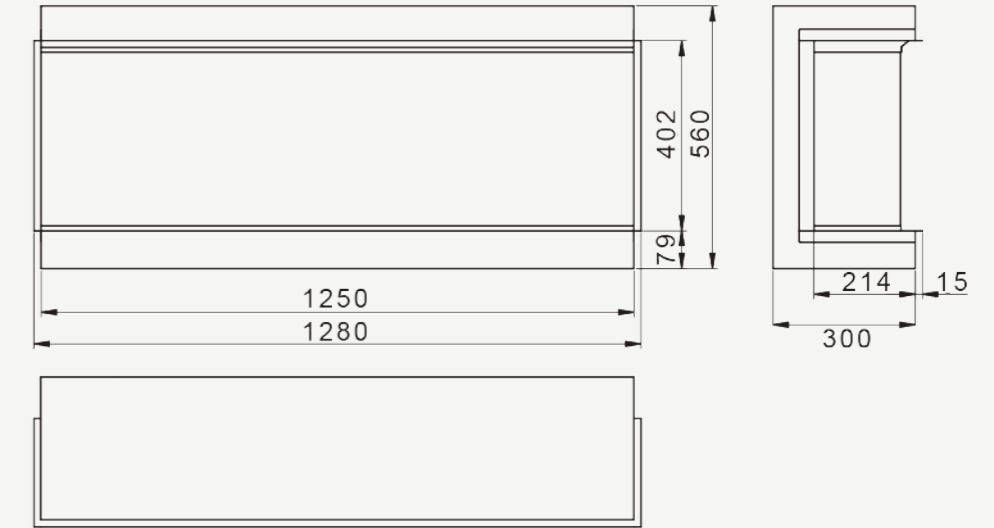

iRANGE i1250 - OVERALL UNIT DIMENSIONS (MM)

FEATURES

- Liveflame Options - A beautiful fire with flame effects to match your mood. Three flame colours; white, orange, and a combination of white and orange
- Amberlight Fuel Bed - A palette of thirteen glorious colours, and a fourteenth setting that cycles through all thirteen options
- Optional Mood Lighting - Create the right mood in your room by lighting the area surrounding your fire
- EcoDesign Compliant - Love your fire, love the energy you save
- Thermocontrol Remote - Simple controls from a single handset
- Log Fuel Bed - Standard woodland log fuel bed, or optional driftwood and quartered split log sets
- Installation - Removable side panels allow for installation with one, two, or three sides of glass showing