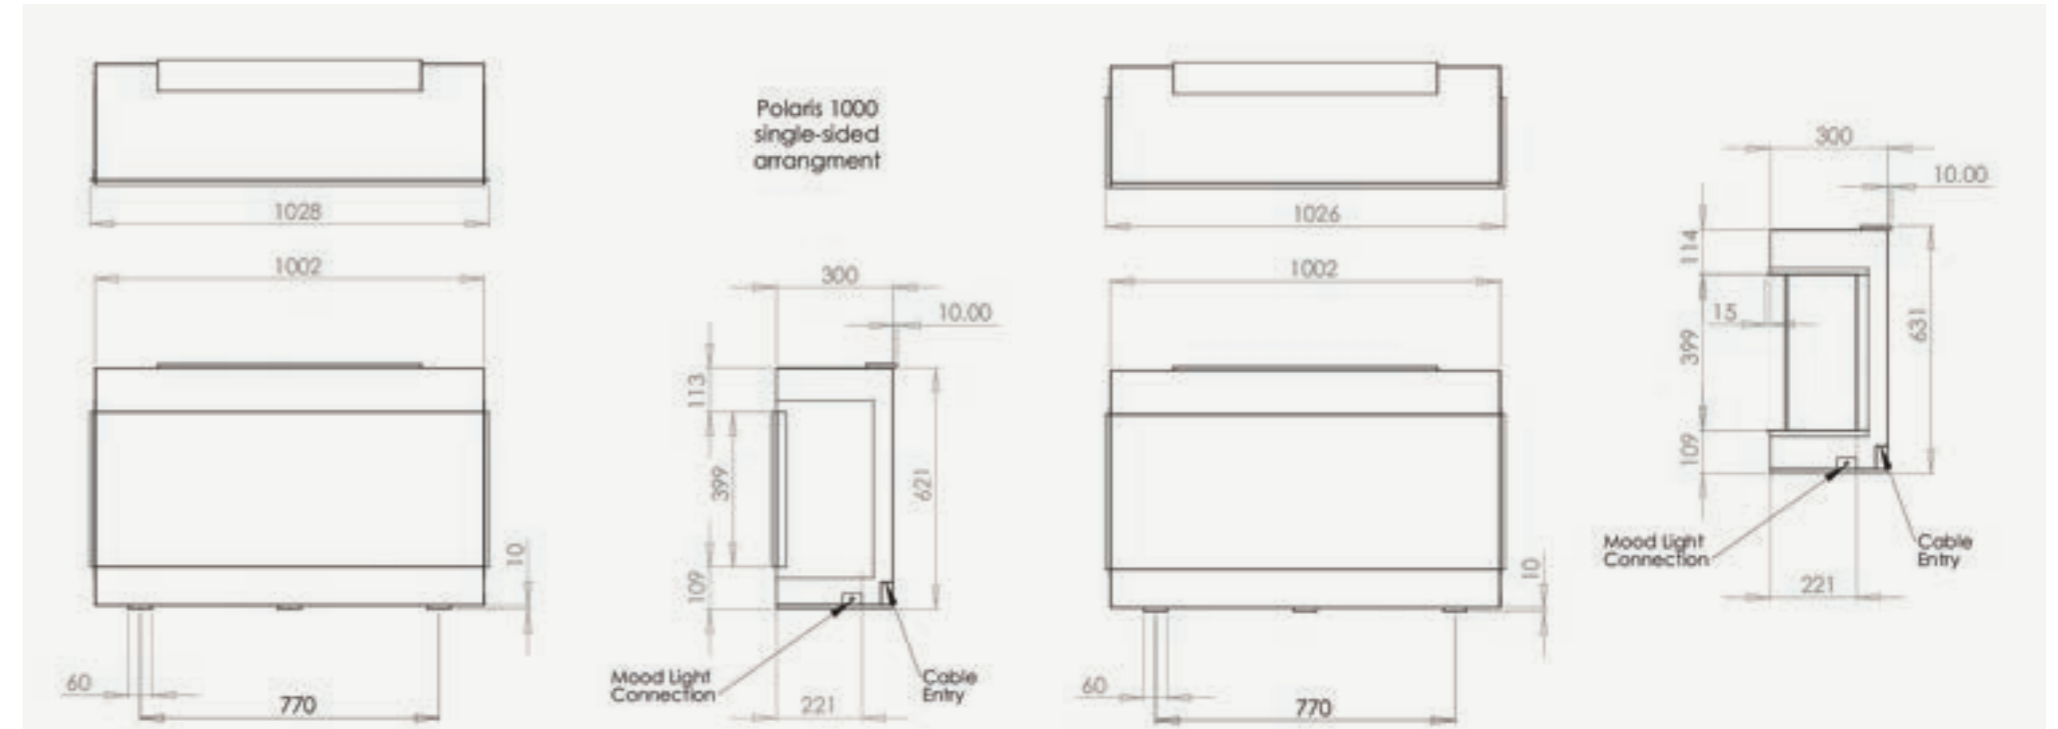

POLARIS 1000E - OVERALL UNIT DIMENSIONS (MM)

FEATURES

- Realistic flame effect: Choice of 3 flame colours
- 5 flame speeds
- Active glowing ember fuel bed: 5 brightness settings
- 13 different colours
- Setting that cycles through all options above
- Hand painted logs as standard. No logs are repeated in a set, genuinely realistic look
- The fuel bed also includes embers and bark
- LED technology means low running costs and long life usage
- Anti-reflective window on front and sides as standard
- Accurate room temperature control
- Remote thermostat in hand remote
- 1-2kW adaptive control (on board energy manager)
- Daily and 7-day Programmable Heating