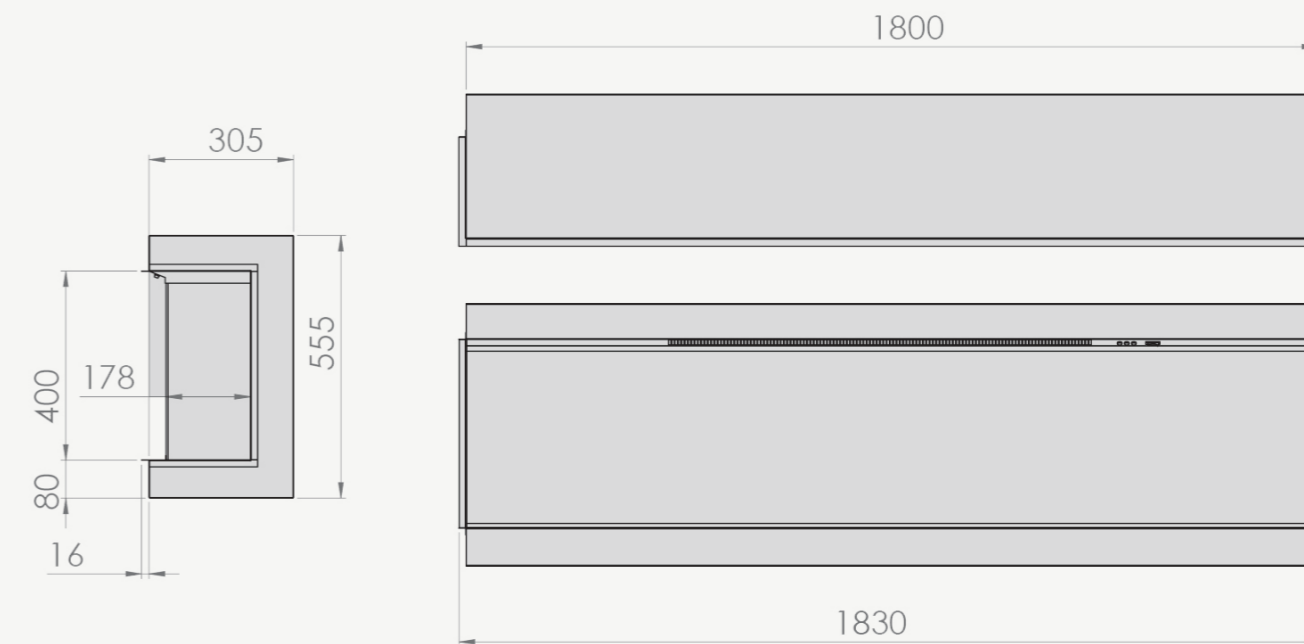

iRANGE i1800E - OVERALL UNIT DIMENSIONS (MM)

FEATURES

- Liveflame Options - A beautiful fire with flame effects to match your mood. Three flame colours; white, orange, and a combination of white and orange
- Amberlight Fuel Bed - A palette of thirteen glorious colours, and a fourteenth setting that cycles through all thirteen options
- Optional Mood Lighting - Create the right mood in your room by lighting the area surrounding your fire
- EcoDesign Compliant - Love your fire, love the energy you save
- Thermocontrol Remote - Simple controls from a single handset
- Log Fuel Bed - Standard woodland log fuel bed, or optional driftwood and quartered split log sets
- Installation - Removable side panels allow for installation with one, two, or three sides of glass showing