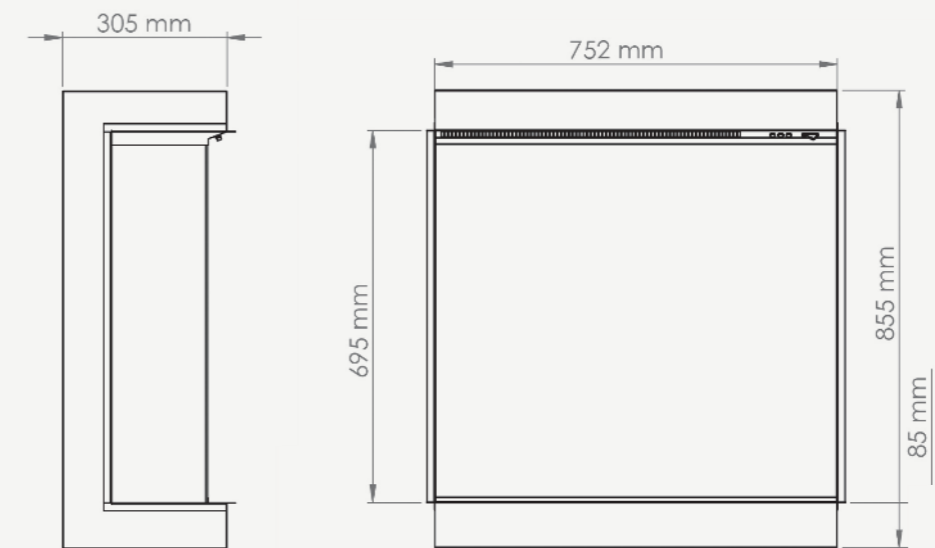

One, two or three aspect fire windows can be chosen to suit at the time of installation. Designed to be superbly versatile, imagination need no longer be limited by two dimensions.

iRANGE i750E - OVERALL UNIT DIMENSIONS (MM)