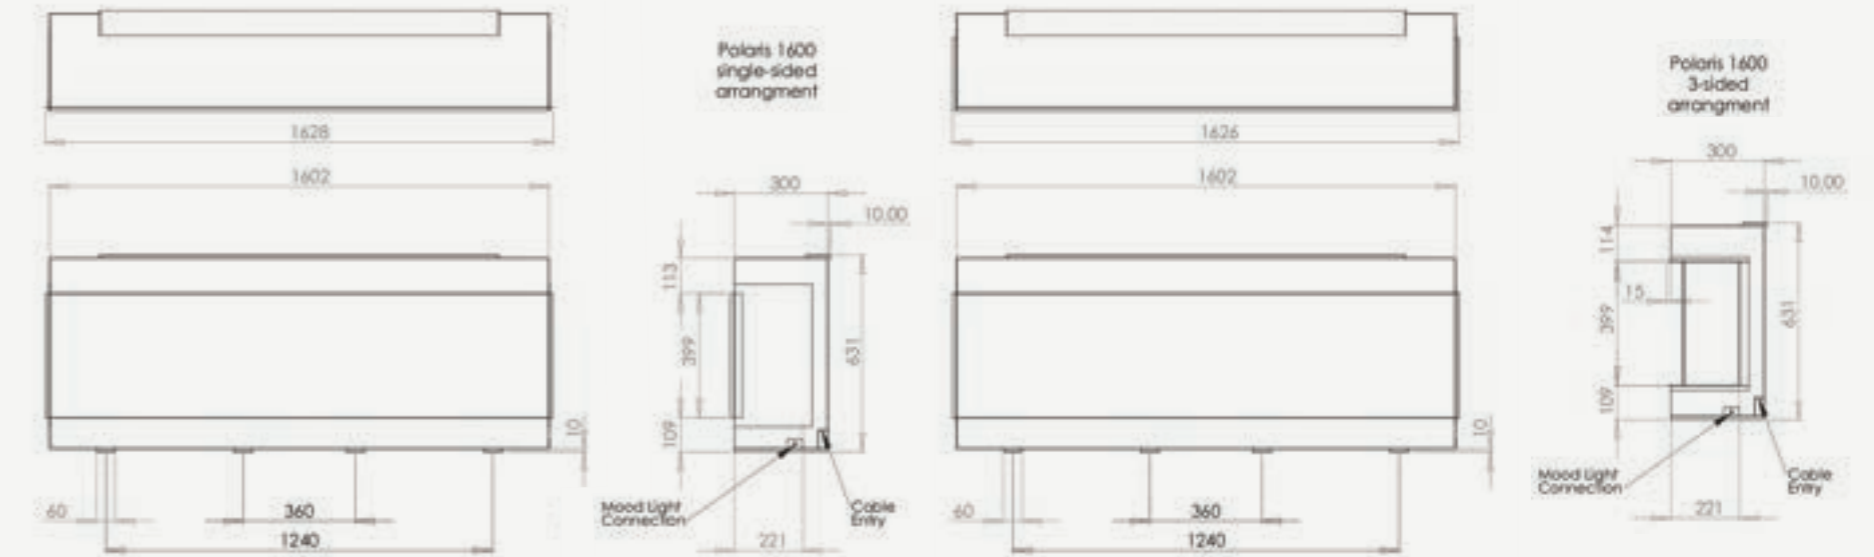

POLARIS 1600E - OVERALL UNIT DIMENSIONS (MM)

FEATURES

- Realistic flame effect: Choice of 3 flame colours
- 5 flame speeds
- Active glowing ember fuel bed: 5 brightness settings
- 13 different colours
- Setting that cycles through all options above
- Hand painted logs as standard. No logs are repeated in a set, genuinely realistic look
- The fuel bed also includes embers and bark
- LED technology means low running costs and long life usage
- Anti-reflective window on front and sides as standard
- Accurate room temperature control
- Remote thermostat in hand remote
- 1-2kW adaptive control (on board energy manager)
- Daily and 7-day Programmable Heating