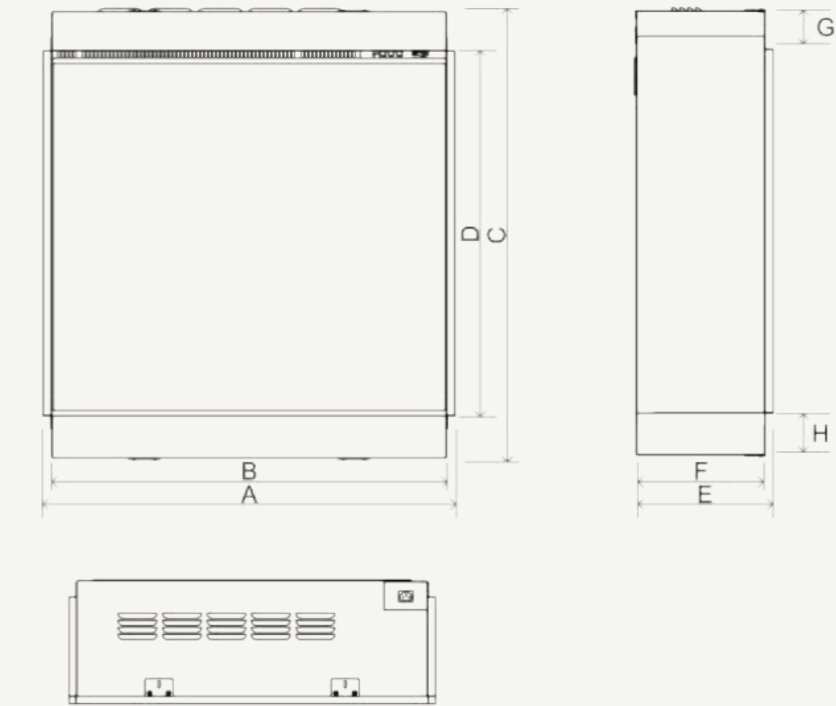

LUMINOSA 150 - OVERALL UNIT DIMENSIONS (MM)

LUMINOSA 62 - OVERALL UNIT DIMENSIONS (MM)