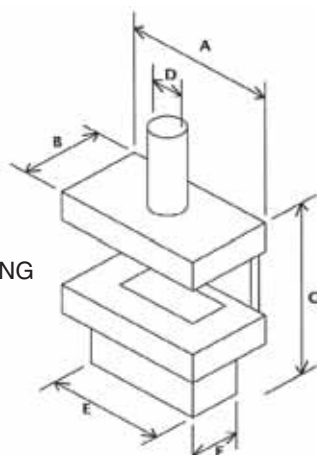

*OPENING DIMENSIONS

DOUBLE SIDED	A*	B*	C	C1	D	E	F	G	H	J
700 LOW LINE	730	291	450	25	670	1000	250	300	282	720
850 LOW LINE	880	291	450	25	770	1095	250	300	282	870
1100 LOW LINE	1130	291	450	25	770	1358	250	300	282	1120
1500 LOW LINE	1530	291	435	40	900	1746	300	350	282	1520
2000 LOW LINE	2030	291	435	40	900	2246	300	350	282	2020

*OPENING DIMENSIONS

FEATURES AND BENEFITS

- Iron Bark logs, pebbles or coals
- New stunning clean-faced design
- Decorative fire only, yet still produces some good proximate radiant heat
- Clip-on child safety screen
- Available with stainless steel or black trim options – sizes 50, 100 or 150mm
- Electronic ignition for easy lighting and convenience
- Power flue option for horizontal venting applications
- 55mj and 61mj/hr for logs and 65mj/hr and 72mj/hr for pebbles or coal
- Available in NG and LPG
- Stainless steel back and side reflectors for all units where applicable

Measurements for Cantilever Natural draft and Power flue models.

Flue sizes for power flues vary – refer to dealer.

FREESTANDING

	A	B	C	D	E	F
FREESTANDING	875	455	890	195	700	300

The gas connector is at right hand back rear (facing unit).