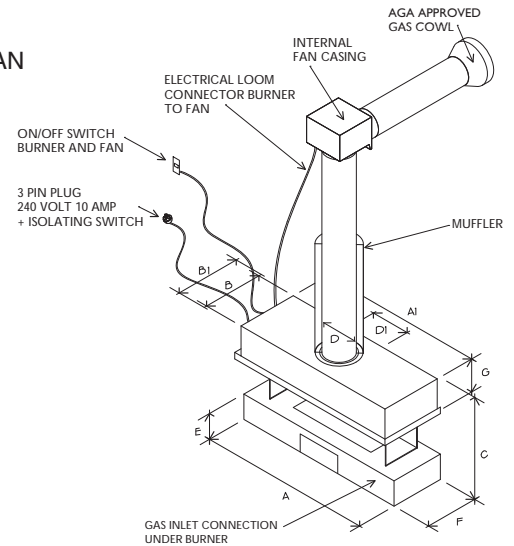

INTERNAL FAN

	A	A1	B	B1	C	D	D1	E	F	G
CANTILEVER 700	1190	1266	440	478	455	225	275	177	405	336
CANTILEVER 1100	1424	1500	440	478	455	225	275	177	405	336

Measurements for Cantilever Natural draft and Power flue models.

Flue sizes for power flues vary – refer to dealer.