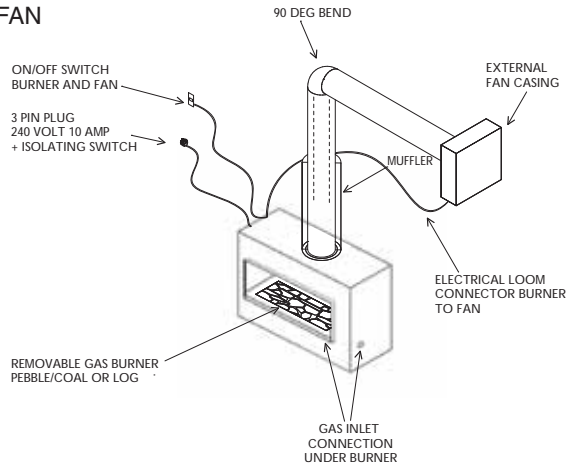

EXTERNAL FAN