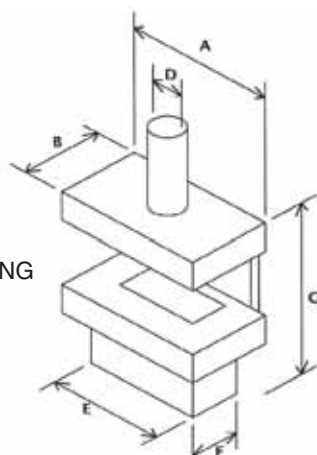

FREESTANDING

	A	A1	B	B1	C	D	D1	E	F	G
CANTILEVER 700	1190	1266	440	478	455	225	275	177	405	336
CANTILEVER 1100	1424	1500	440	478	455	225	275	177	405	336

Measurements for Cantilever Natural draft and Power flue models.

Flue sizes for power flues vary – refer to dealer.

	A	B	C	D	E	F
FREESTANDING	875	455	890	195	700	300

The gas connector is at right hand back rear (facing unit).

Showroom Mon-Fri 9am-5pm, Sat 9am-1pm
277 Lord Street, Perth | 08 9228 2600
sales@fireplacecorner.com.au
www.fireplacecorner.com.au

**FIREPLACE
CORNER**

Dimensions above are in millimetres and for reference only. We recommend measuring individual units at installation. Models and dimensions are subject to change without notice. Photos in this brochure may vary in colour and size from the actual product.

Disclaimer: All products are subject to availability and may be changed without notice.