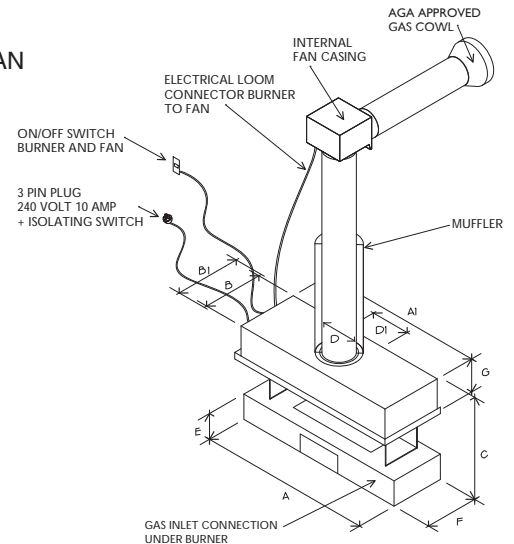

INTERNAL FAN

SINGLE SIDED	A*	B*	C	C1	D	E	F	G	H	J
700 LOW LINE	730	291	450	25	670	1000	176	228	282	720
850 LOW LINE	880	291	450	25	770	1095	225	247	282	870
1100 LOW LINE	1130	291	450	25	770	1358	225	247	282	1120
1500 LOW LINE	1530	291	435	25	900	1746	250	300	282	1520
2000 LOW LINE	2030	291	435	25	900	2246	250	300	282	2020

*OPENING DIMENSIONS

DOUBLE SIDED	A*	B*	C	C1	D	E	F	G	H	J
700 LOW LINE	730	291	450	25	670	1000	250	300	282	720
850 LOW LINE	880	291	450	25	770	1095	250	300	282	870
1100 LOW LINE	1130	291	450	25	770	1358	250	300	282	1120
1500 LOW LINE	1530	291	435	40	900	1746	300	350	282	1520
2000 LOW LINE	2030	291	435	40	900	2246	300	350	282	2020

*OPENING DIMENSIONS

FEATURES AND BENEFITS

- Iron Bark logs, pebbles or coals
- New stunning clean-faced design
- Decorative fire only, yet still produces some good proximate radiant heat
- Clip-on child safety screen
- Available with stainless steel or black trim options – sizes 50, 100 or 150mm
- Electronic ignition for easy lighting and convenience
- Power flue option for horizontal venting applications
- 55mj and 61mj/hr for logs and 65mj/hr and 72mj/hr for pebbles or coal
- Available in NG and LPG
- Stainless steel back and side reflectors for all units where applicable