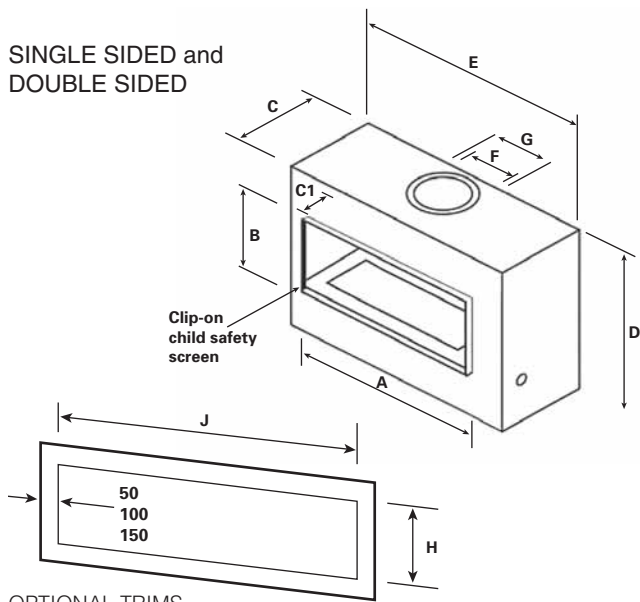

SINGLE SIDED and DOUBLE SIDED

OPTIONAL TRIMS

HORIZON POWER FLUE OPTIONS –

Internal or external fan options

(See manual or dealer for more detailed power flue runs)